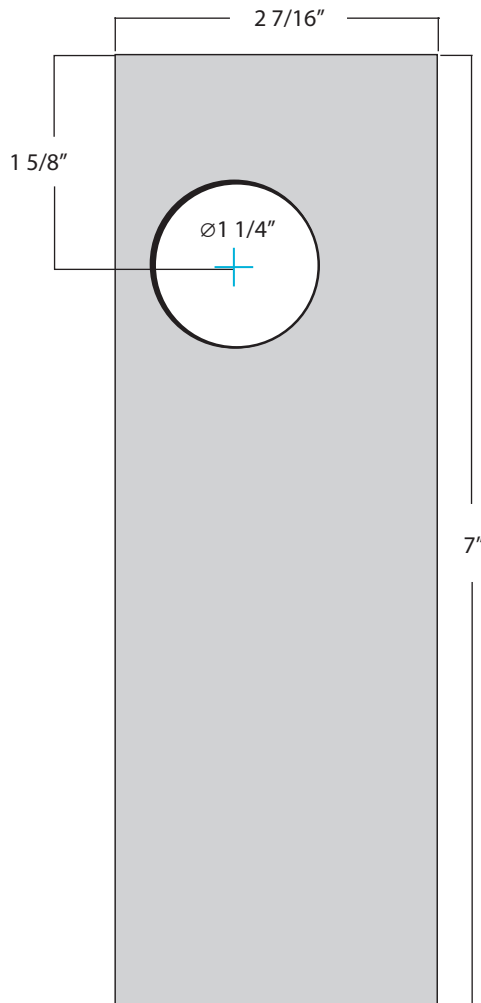

# K-BXA/R-11/2 Weldable Box w/ Removeable Lid

Type: Mortise

Dimensions: 2 7/16"W x 7"H x 1 13/16"D

Materials Available:

14 Gauge Steel.....K-BXA/R-11/2

www.keedex.com • 714-993-4300

This rendering is NOT to scale and dimensions are NOT exact. For precise technical information, please refer to the template for the lock you are using.