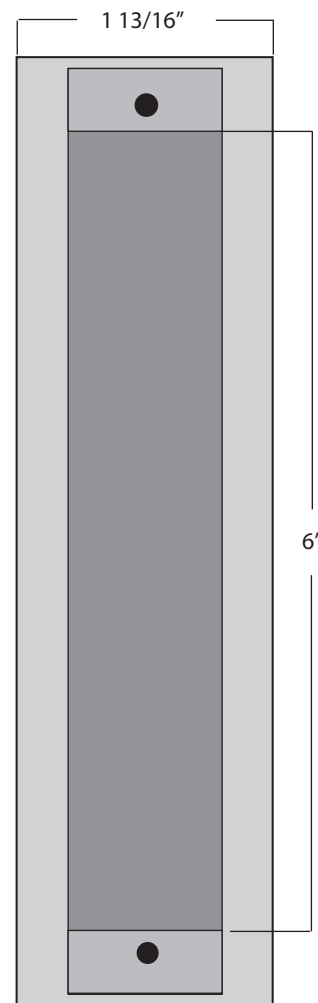

# K-BXA/R-11/2 Weldable Box w/ Removeable Lid

Type: Mortise

Dimensions: 2 7/16"W x 7"H x 1 13/16"D

Materials Available:

14 Gauge Steel.....K-BXA/R-11/2

www.keedex.com • 714-993-4300

This rendering is NOT to scale and dimensions are NOT exact. For precise technical information, please refer to the template for the lock you are using.