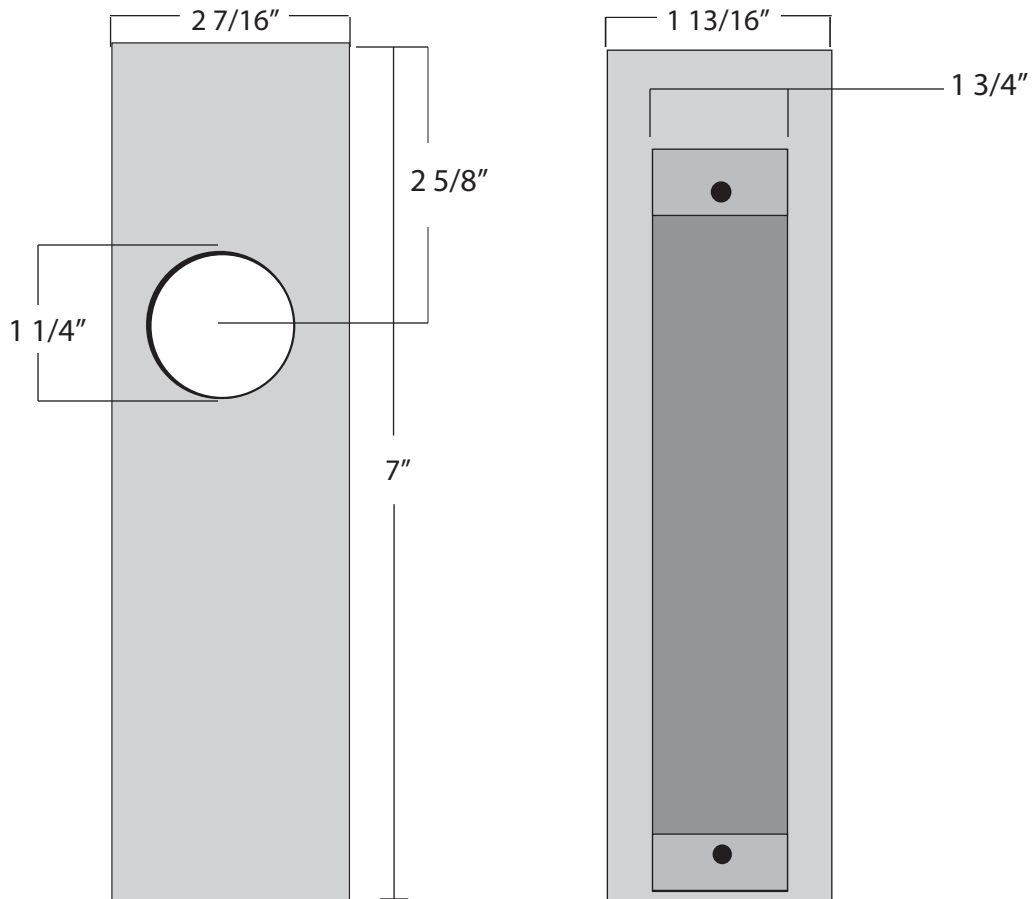

K-BXA/R-31/32

Weldable Box

Type: Mortise

Dimensions: $2 \frac{7}{16}$ "W x 7"H x $1 \frac{13}{16}$ "D

Materials Available:

14 Gauge Steel.....K-BXA/R-31/32

Notes: Narrow Style

www.keedex.com • 714-993-4300

This rendering is NOT to scale and dimensions are NOT exact. For precise technical information, please refer to the template for the lock you are using.