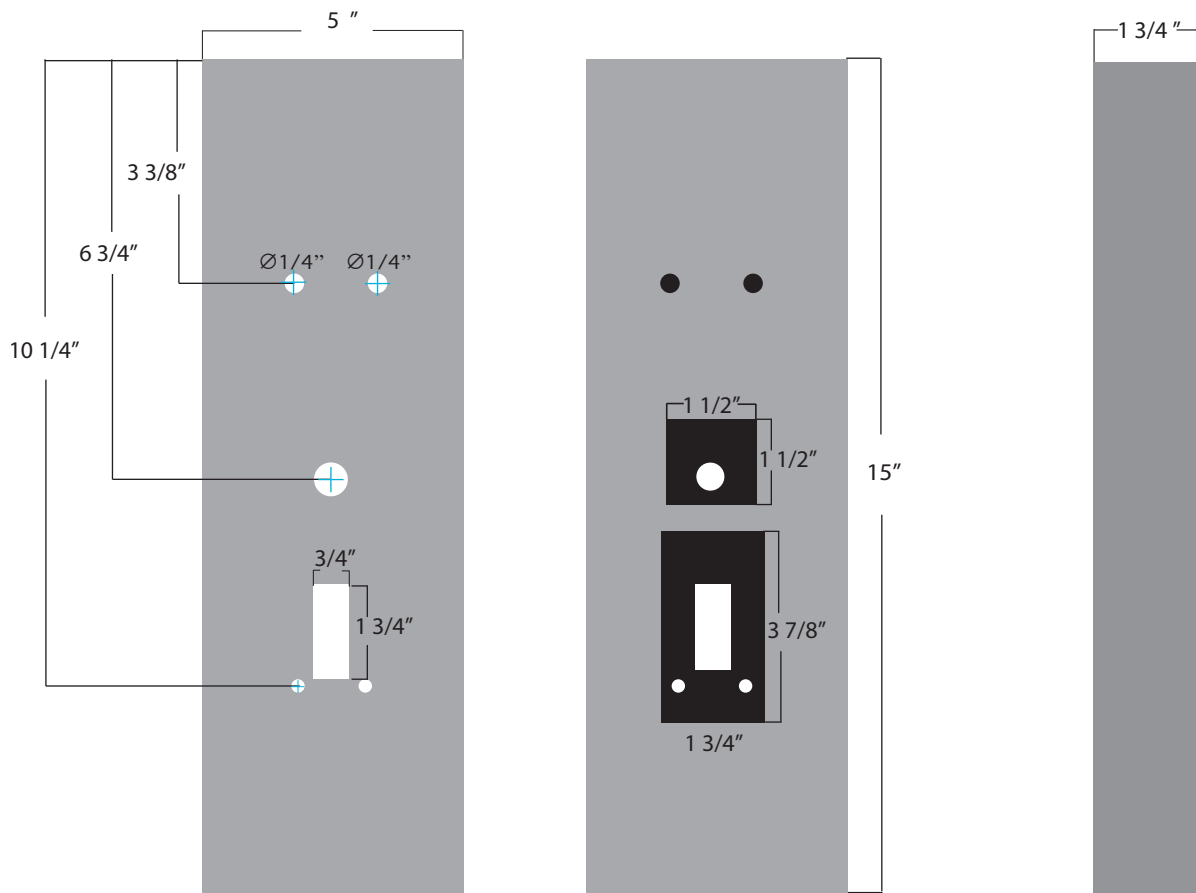

K-BXED-V992L

Weldable Box

Type: Panic Hardware

Dimensions:

5" W x 15" H x 1 3/4" D

Backset: 2 3/4"

Materials Available:

.125 Gauge Aluminum

.....K-BXED-V992L-AL

www.keedex.com • 714-993-4300

This rendering is NOT to scale and dimensions are NOT exact. For precise technical information, please refer to the template for the lock you are using.