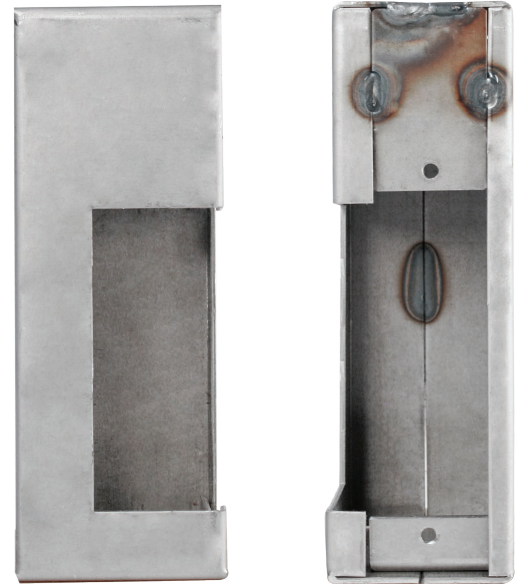

K-BXES4 Electric Strike Box

Type: Electric Strike

Dimensions:

2 3/8" W x 6 9/16" H x 2" D

Materials Available:

14 Gauge Steel.....K-BXES4

.125 Gauge Aluminum...K-BXES4-AL

Notes: Electric Strike Box - Von Duprin 3140 & 6211
Folger Adam 712 & 712-75

www.keeDEX.com • 714-993-4300

This rendering is NOT to scale and dimensions are NOT exact. For precise technical information, please refer to the template for the lock you are using.