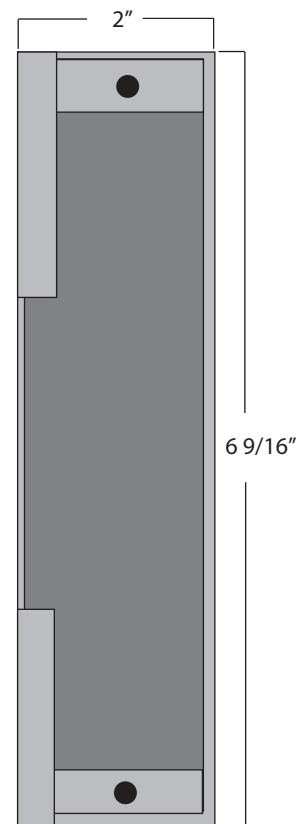

K-BXES4 Electric Strike Box

Type: Electric Strike

Dimensions:

2 3/8" W x 6 9/16" H x 2" D

Materials Available:

14 Gauge Steel.....K-BXES4

.125 Gauge Aluminum...K-BXES4-AL

Notes: Electric Strike Box - Von Duprin 3140 & 6211
Folger Adam 712 & 712-75

www.keeDEX.com • 714-993-4300

This rendering is NOT to scale and dimensions are NOT exact. For precise technical information, please refer to the template for the lock you are using.