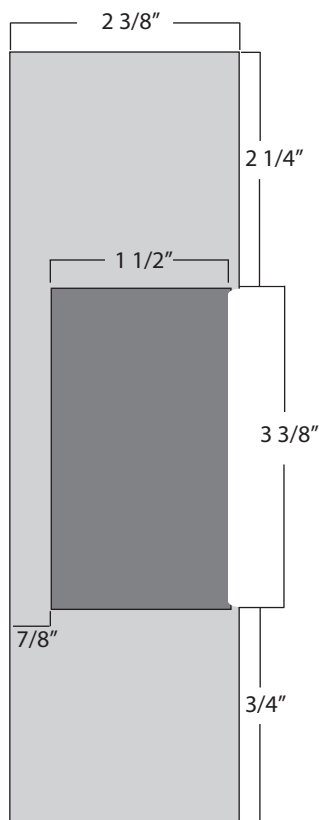

K-BXES4 Electric Strike Box

Type: Electric Strike

Dimensions:

2 3/8" W x 6 9/16" H x 2" D

Materials Available:

14 Gauge Steel.....K-BXES4

.125 Gauge Aluminum...K-BXES4-AL

Notes: Electric Strike Box - Von Duprin 3140 & 6211
Folger Adam 712 & 712-75

www.keeDEX.com • 714-993-4300

This rendering is NOT to scale and dimensions are NOT exact. For precise technical information, please refer to the template for the lock you are using.