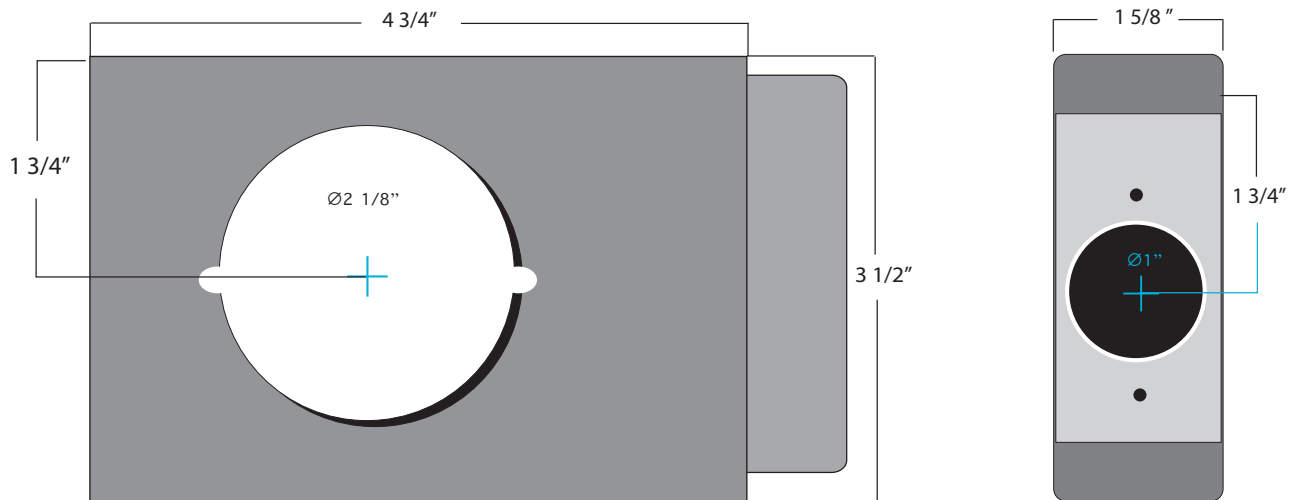

K-BXSGL234 Weldable Box

Type: Cylindrical

Dimensions:

4 3/4" W x 3 1/2" H x 1 5/8" D

Backset: 2 3/4"

Materials Available:

14 Gauge Steel.....K-BXSGL234

.125 Aluminum.....K-BXSGL234-AL

16 Gauge Stainless Steel....K-BXSGL234-SS

www.keedex.com • 714-993-4300

This rendering is NOT to scale and dimensions are NOT exact. For precise technical information, please refer to the template for the lock you are using.