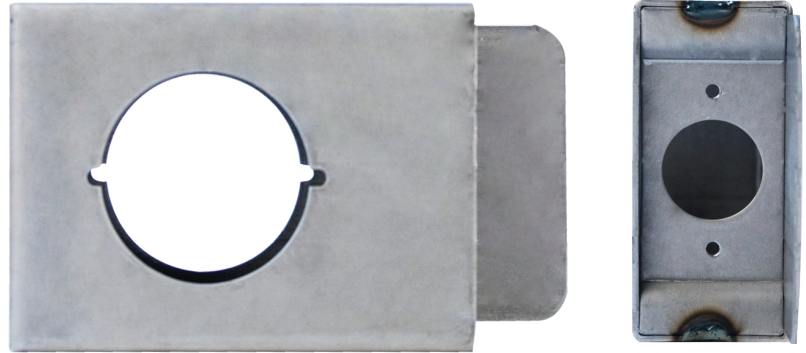

K-BXSGL234 Weldable Box

Type: Cylindrical

Dimensions:

4 3/4" W x 3 1/2" H x 1 5/8" D

Backset: 2 3/4"

Materials Available:

14 Gauge Steel.....K-BXSGL234

.125 Aluminum.....K-BXSGL234-AL

16 Gauge Stainless Steel....K-BXSGL234-SS

www.keedex.com • 714-993-4300

This rendering is NOT to scale and dimensions are NOT exact. For precise technical information, please refer to the template for the lock you are using.