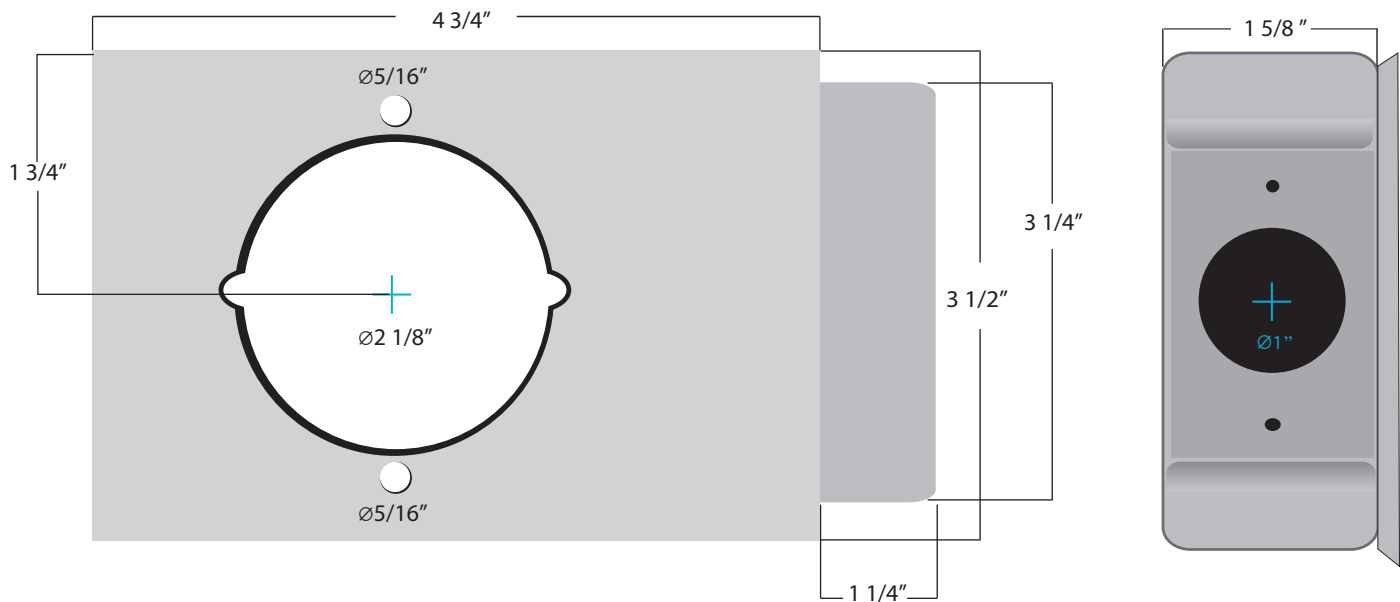

K-BXSGL234-BEST

Weldable Box

Type: Cylindrical

Dimensions:

4 3/4" W x 3 1/2" H x 1 5/8" D

Backset: 2 3/4"

Materials Available:

14 Gauge Steel.....K-BXSGL234-BEST

www.keedex.com • 714-993-4300

This rendering is NOT to scale and dimensions are NOT exact. For precise technical information, please refer to the template for the lock you are using.