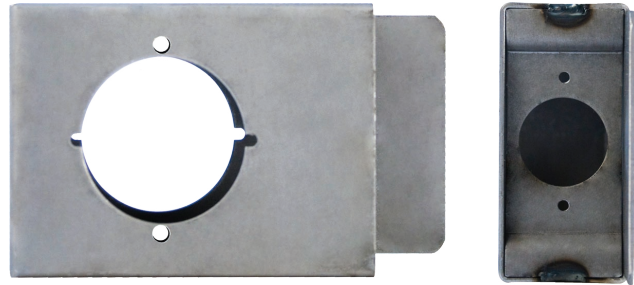

K-BXSGL234-BEST

Weldable Box

Type: Cylindrical

Dimensions:

4 3/4" W x 3 1/2" H x 1 5/8" D

Backset: 2 3/4"

Materials Available:

14 Gauge Steel.....K-BXSGL234-BEST

www.keedex.com • 714-993-4300

This rendering is NOT to scale and dimensions are NOT exact. For precise technical information, please refer to the template for the lock you are using.