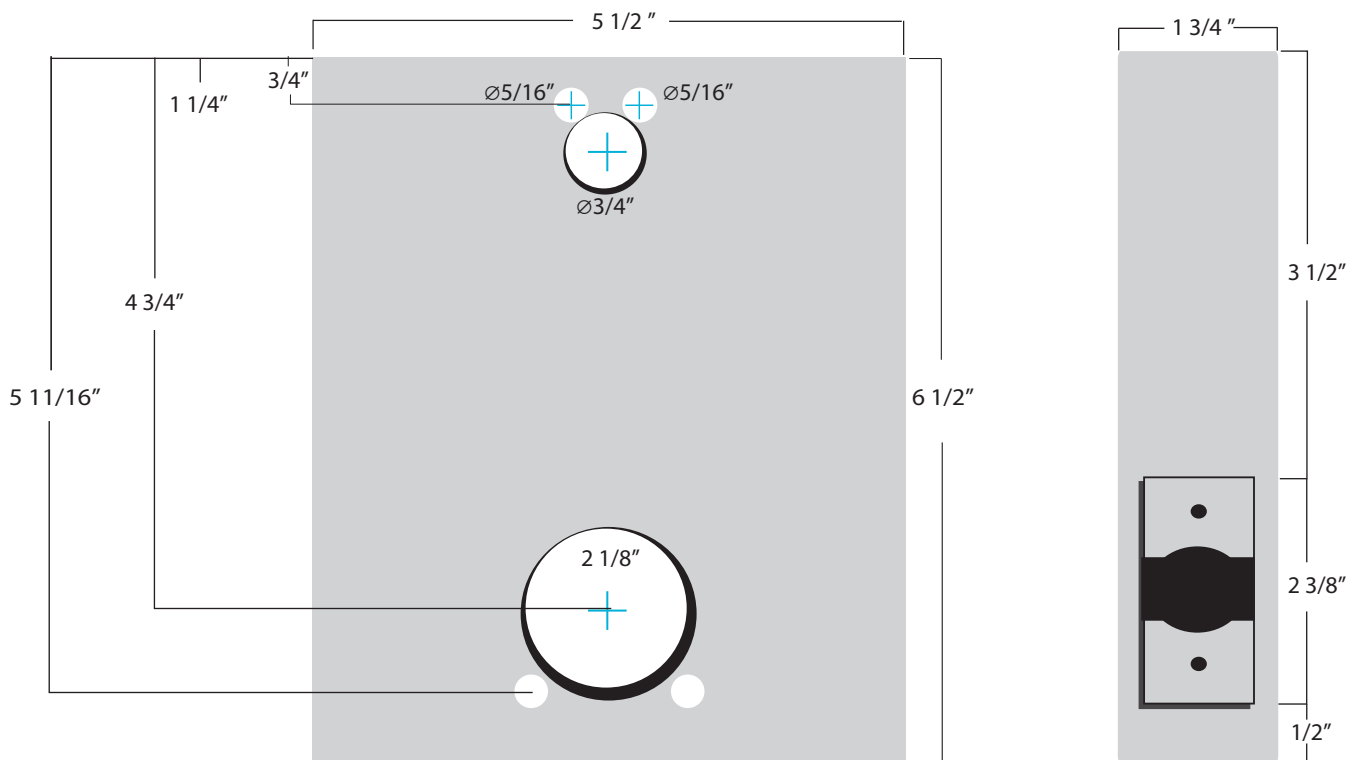

K-BXSIM-6004 Weldable Box

Type: Cylindrical

Dimensions:

5 1/2" W x 6 1/2" H x 1 3/4" D

Backset: 2 3/4"

Materials Available:

14 Gauge Steel.....K-BXSIM-6004

www.keeDEX.com • 714-993-4300

This rendering is NOT to scale and dimensions are NOT exact. For precise technical information, please refer to the template for the lock you are using.