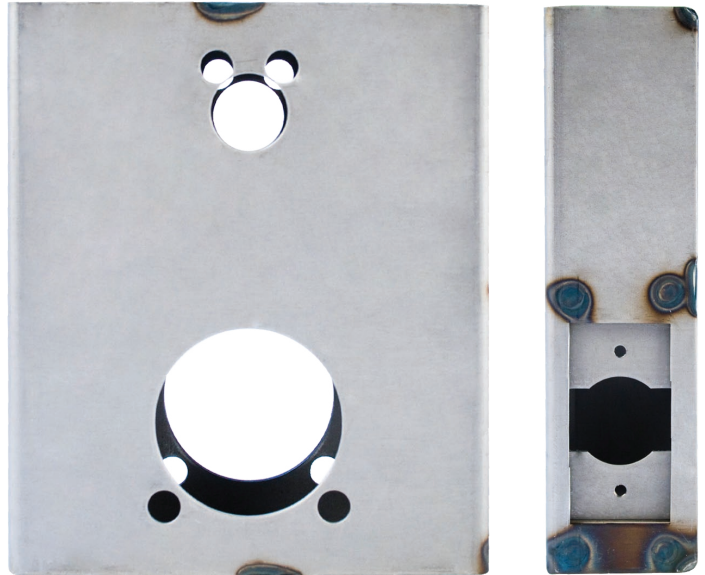

K-BXSIM-6004 Weldable Box

Type: Cylindrical

Dimensions:

5 1/2" W x 6 1/2" H x 1 3/4" D

Backset: 2 3/4"

Materials Available:

14 Gauge Steel.....K-BXSIM-6004

www.keeDEX.com • 714-993-4300

This rendering is NOT to scale and dimensions are NOT exact. For precise technical information, please refer to the template for the lock you are using.