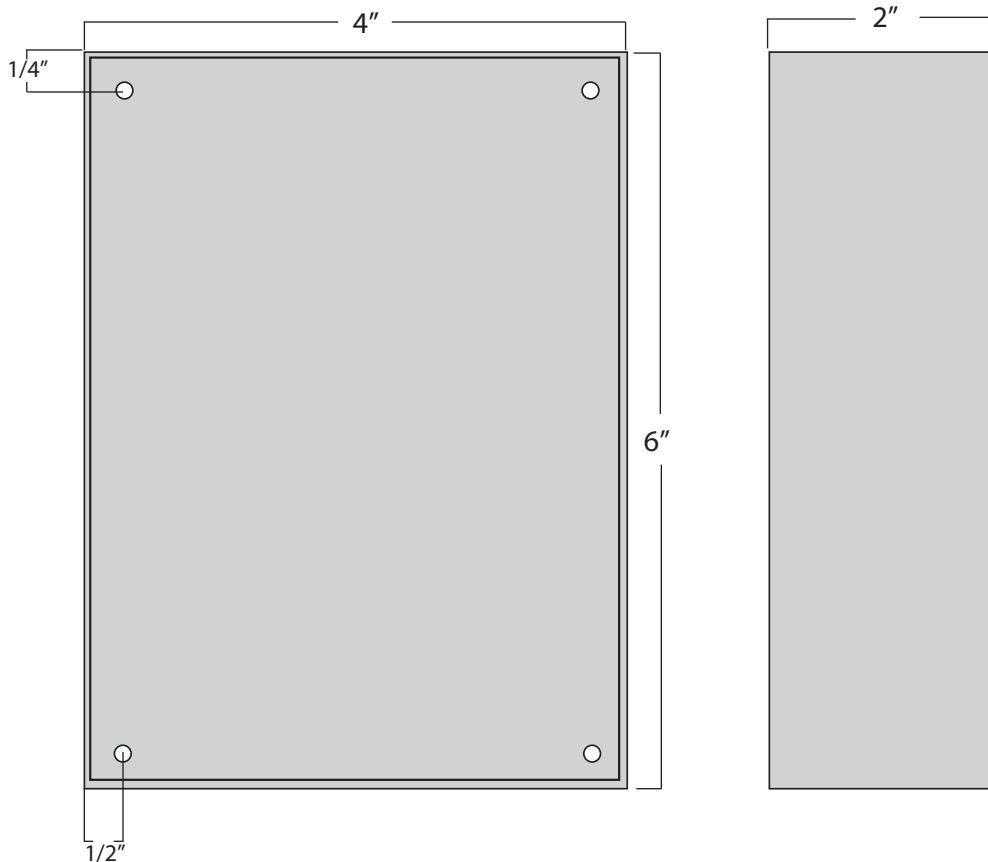

K-BX246 Weldable Box w/ Removeable Lid

Type: Blank

Dimensions: 4"W x 6"H x 2"D

Materials Available:

14 Gauge Steel.....K-BX246

Notes: with Removeable Lid

www.keedex.com • 714-993-4300

This rendering is NOT to scale and dimensions are NOT exact. For precise technical information, please refer to the template for the lock you are using.