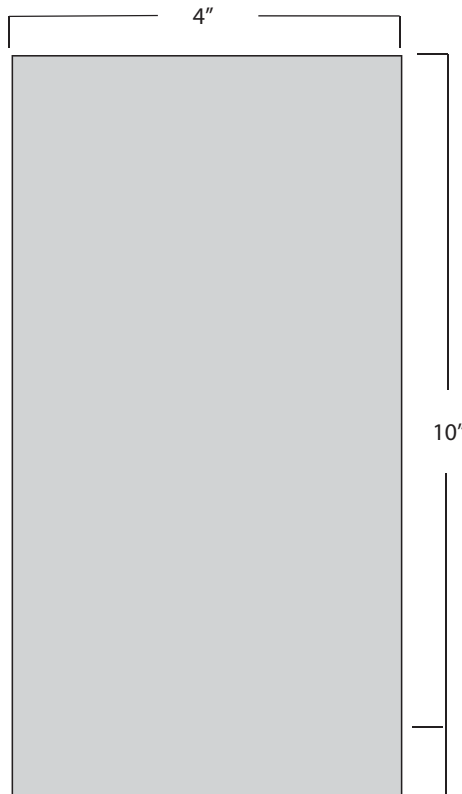

K-BX4102

Weldable Blank Box

Type: Blank

Dimensions: 4 "W x 10"H x 2"D

Materials Available:

14 Gauge SteelK-BX4102

www.keeDEX.com • 714-993-4300

This rendering is NOT to scale and dimensions are NOT exact. For precise technical information, please refer to the template for the lock you are using.