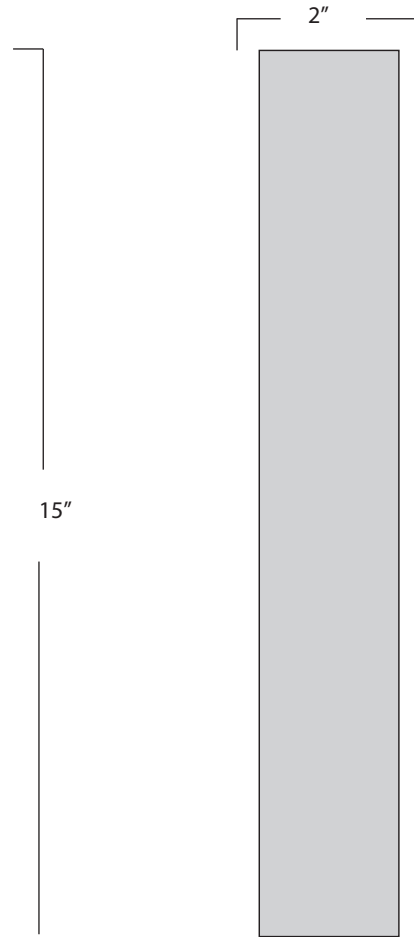

K-BX4152

Weldable Blank Box

Type: Blank

Dimensions: 4 "W x 15"H x 2"D

Materials Available:

14 Gauge SteelK-BX4152

www.keeDEX.com • 714-993-4300

This rendering is NOT to scale and dimensions are NOT exact. For precise technical information, please refer to the template for the lock you are using.