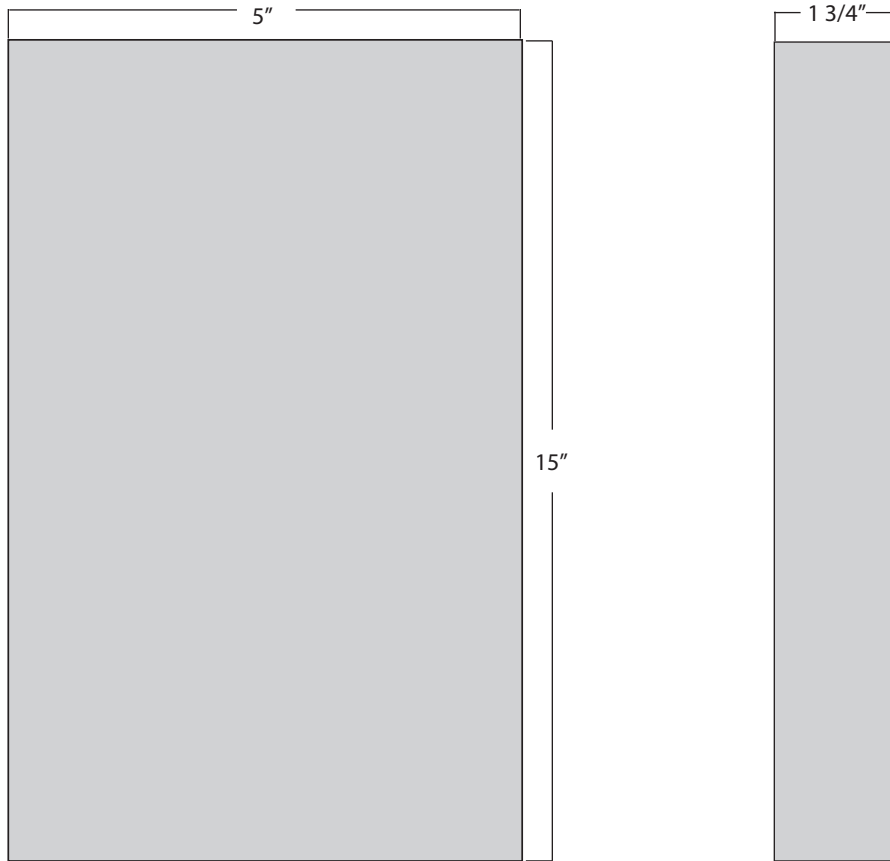

## Weldable Blank Box

Type: Blank

Dimensions: 5"W x 15"H x 1 3/4"D

Materials Available:

14 Gauge Steel .....K-BX515175

.125 Gauge Aluminum.....K-BX515175-AL

[www.keedex.com](http://www.keedex.com) • 714-993-4300

This rendering is NOT to scale and dimensions are NOT exact. For precise technical information, please refer to the template for the lock you are using.