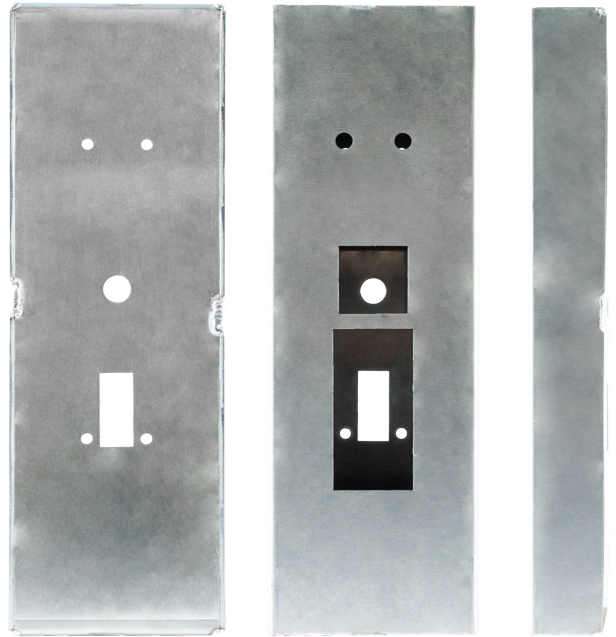

# K-BXED-V992L-AL

## Weldable Box

Type: Panic Hardware

Dimensions:

5" W x 15" H x 1 3/4" D

Backset: 2 3/4"

Materials Available:

.125 Gauge Aluminum

.....K-BXED-V992L-AL

www.keedex.com • 714-993-4300

This rendering is NOT to scale and dimensions are NOT exact. For precise technical information, please refer to the template for the lock you are using.