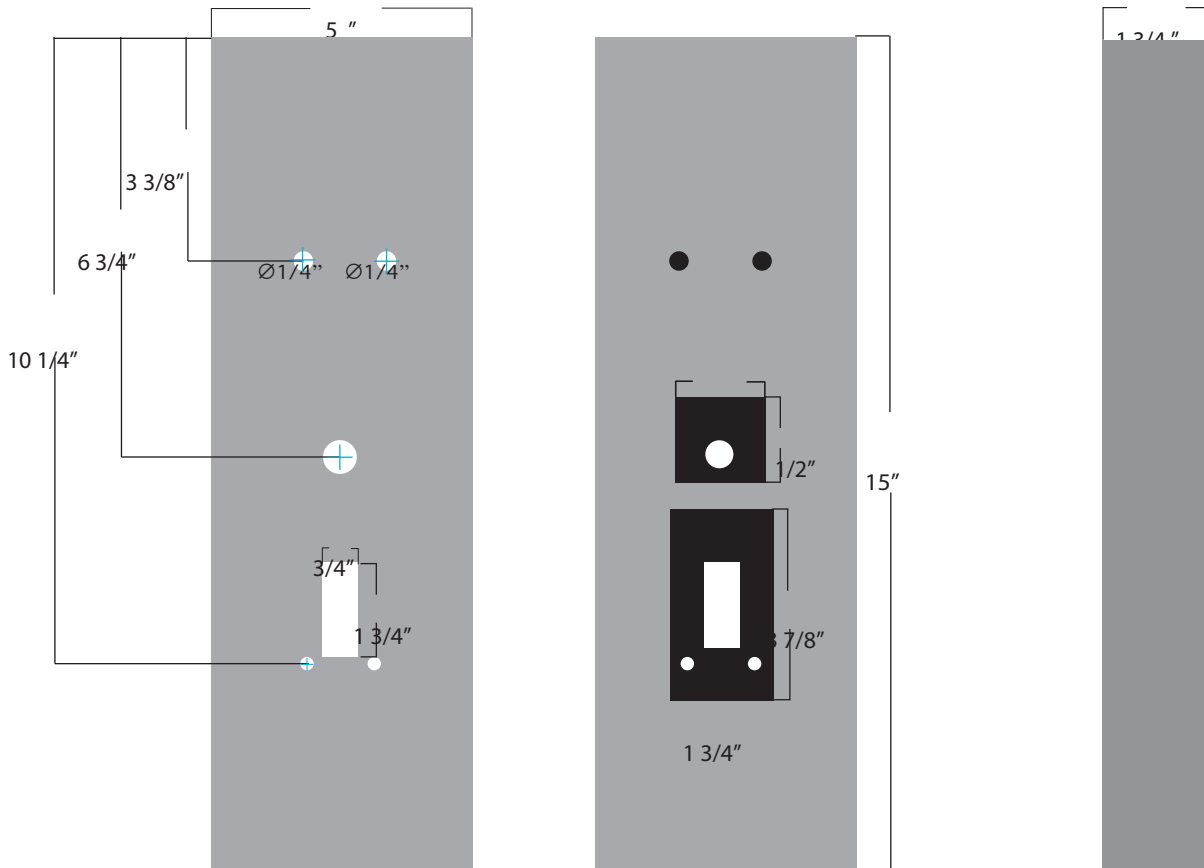

## Weldable Box

Type: Panic Hardware

Dimensions:

5" W x 15" H x 1 3/4" D

Backset: 2 3/4"

Materials Available:

.125 Gauge Aluminum

.....K-BXED-V992L-AL

www.keedex.com • 714-993-4300

This rendering is NOT to scale and dimensions are NOT exact. For precise technical information, please refer to the template for the lock you are using.