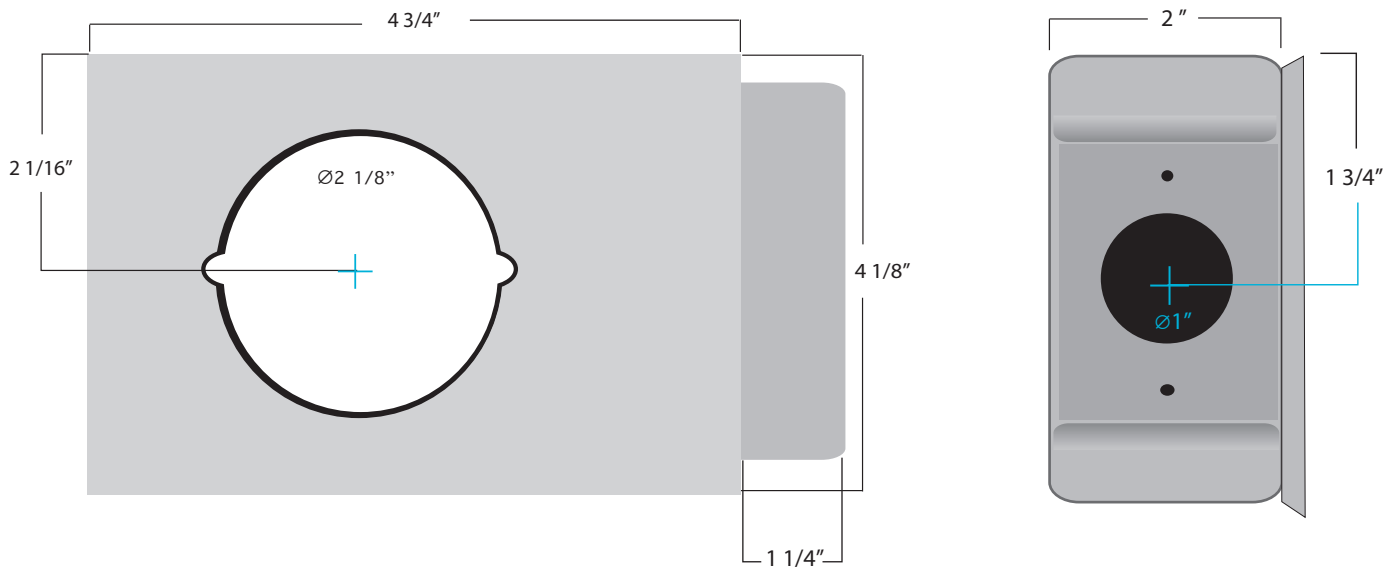

## Weldable Box

Type: Cylindrical

Dimensions:

4 3/4" W x 4 1/8" H x 2" D

Backset: 2 3/4"

Materials Available:

14 Gauge Steel.....K-BXSGL234-2W

www.keedex.com • 714-993-4300

This rendering is NOT to scale and dimensions are NOT exact. For precise technical information, please refer to the template for the lock you are using.