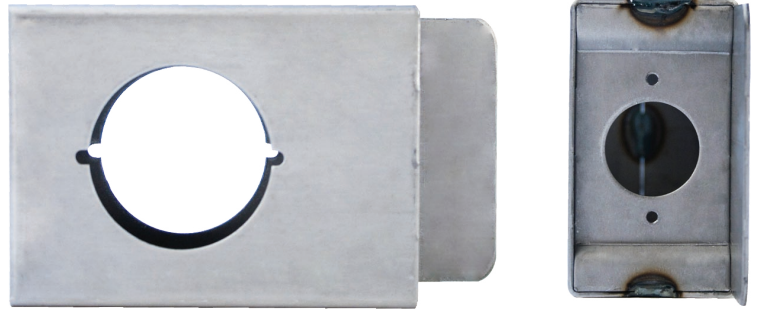

# K-BXSGL234-2W

## Weldable Box

Type: Cylindrical

Dimensions:

4 3/4" W x 4 1/8" H x 2" D

Backset: 2 3/4"

Materials Available:

14 Gauge Steel.....K-BXSGL234-2W

www.keedex.com • 714-993-4300

This rendering is NOT to scale and dimensions are NOT exact. For precise technical information, please refer to the template for the lock you are using.