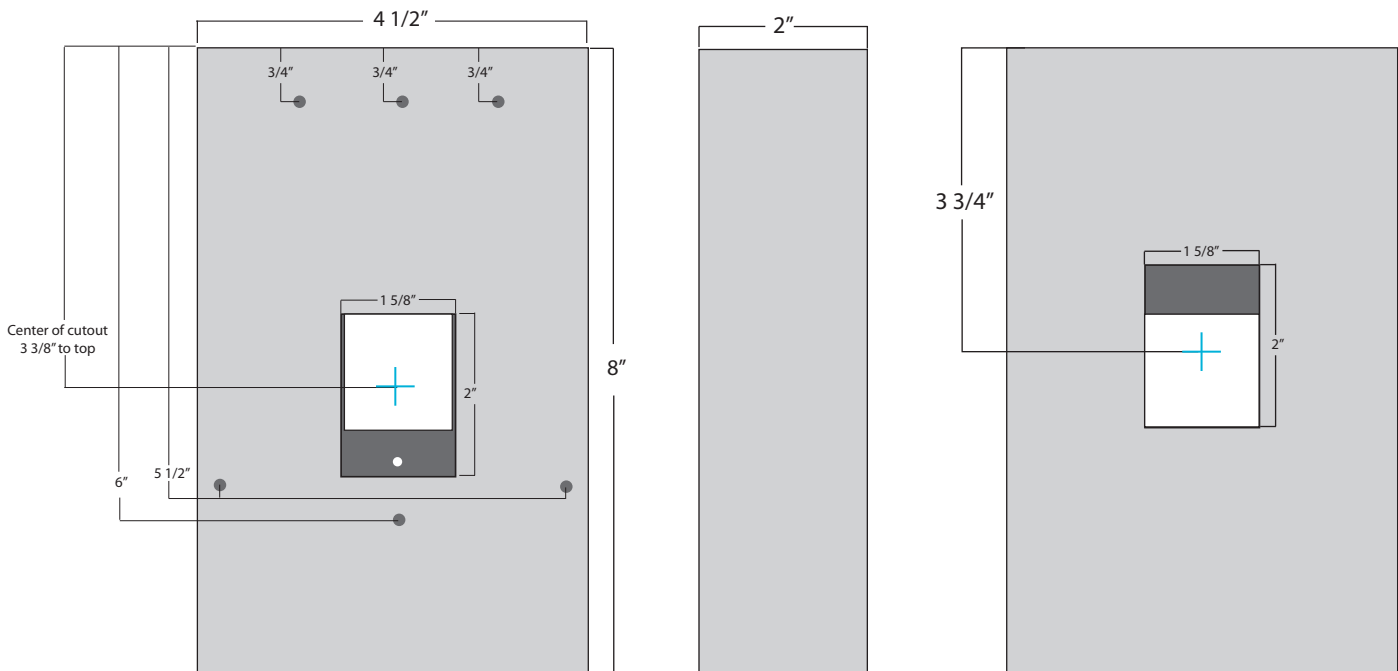

### w/ Switch on Back

Type: Reader

Dimensions: 4 1/2"W x 8"H x 2"D

Materials Available:

14 Gauge Steel .....K-BX95552

.125 Gauge Aluminum.....K-BX95552-AL

www.keeDEX.com • 714-993-4300

This rendering is NOT to scale and dimensions are NOT exact. For precise technical information, please refer to the template for the lock you are using.