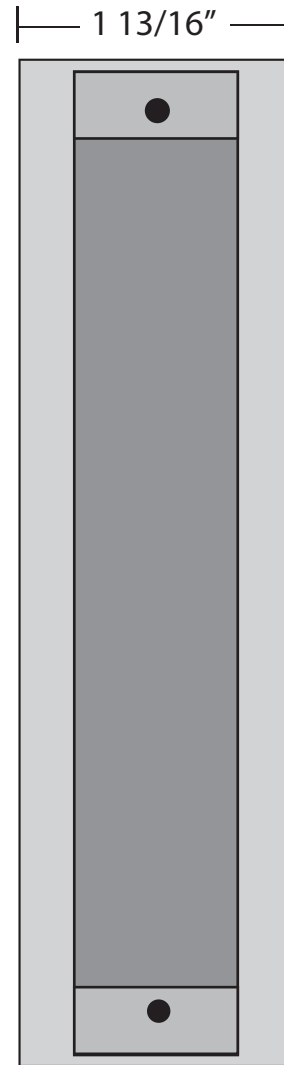

K-BXA/R-11/2 Weldable Box

Type: Narrow Mortise

Dimensions: $2 \frac{7}{16}$ "W x 7"H x $1 \frac{13}{16}$ "D

Materials Available:

14 Gauge Steel.....K-BXA/R-11/2

www.keedex.com • 714-993-4300

This rendering is NOT to scale and dimensions are NOT exact. For precise technical information, please refer to the template for the lock you are using.