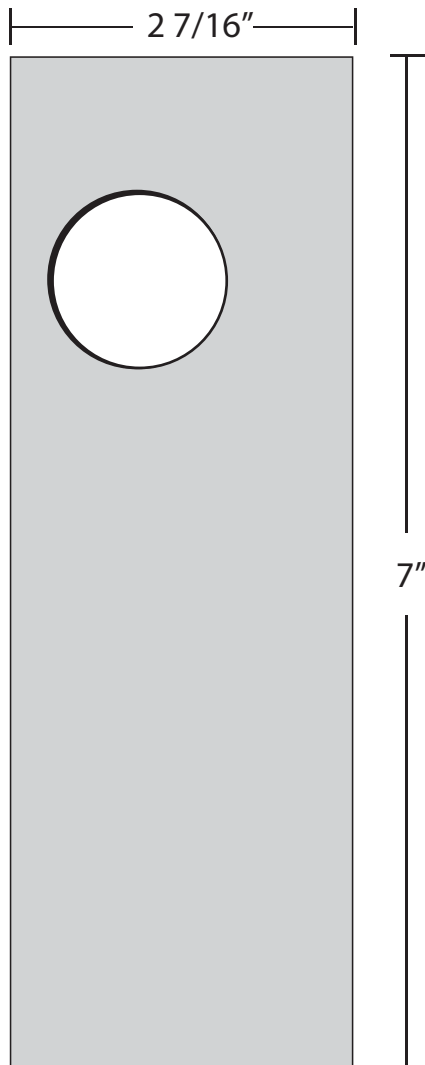

K-BXA/R-11/2 Weldable Box

Type: Narrow Mortise

Dimensions: $2 \frac{7}{16}$ "W x 7"H x $1 \frac{13}{16}$ "D

Materials Available:

14 Gauge Steel.....K-BXA/R-11/2

www.keedex.com • 714-993-4300

This rendering is NOT to scale and dimensions are NOT exact. For precise technical information, please refer to the template for the lock you are using.