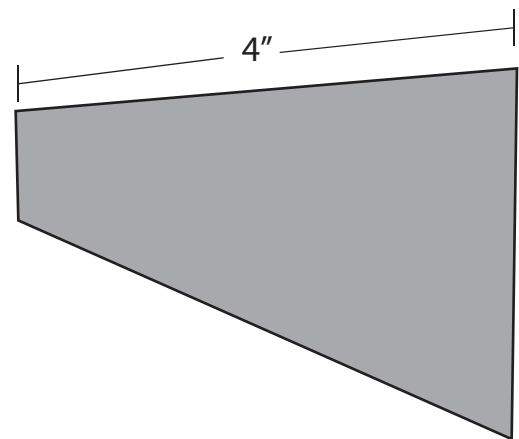

K-BXCOV Weldable Box

Type: Cylindrical

Dimensions:

5 3/4" W x 2 7/8" H x 4" D

Materials Available:

14 Gauge Steel.....K-BXCOV

Notes: Can be bolted, screwed, or welded.

Protects against wind, rain, vandalism.

www.keedex.com • 714-993-4300

This rendering is NOT to scale and dimensions are NOT exact. For precise technical information, please refer to the template for the lock you are using.