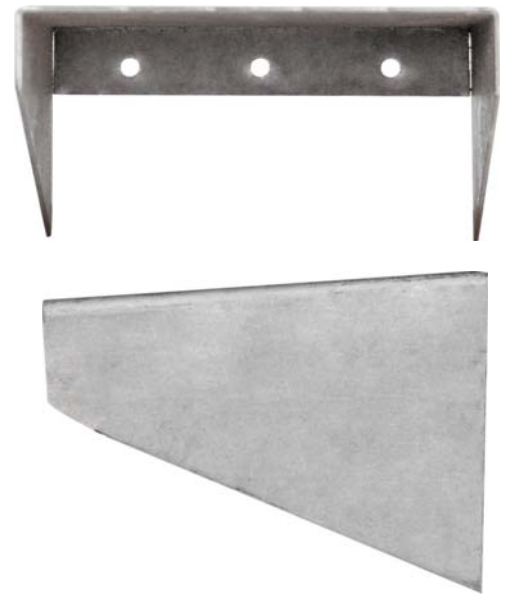

K-BXCOV Weldable Box

Type: Cylindrical

Dimensions:

5 3/4" W x 2 7/8" H x 4" D

Materials Available:

14 Gauge Steel.....K-BXCOV

Notes: Can be bolted, screwed, or welded.

Protects against wind, rain, vandalism.

www.keedex.com • 714-993-4300

This rendering is NOT to scale and dimensions are NOT exact. For precise technical information, please refer to the template for the lock you are using.