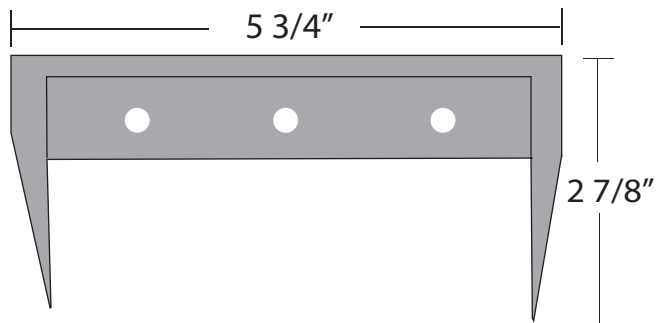

K-BXCOV Weldable Box

Type: Cylindrical

Dimensions:

5 3/4" W x 2 7/8" H x 4" D

Materials Available:

14 Gauge Steel.....K-BXCOV

Notes: Can be bolted, screwed, or welded.

Protects against wind, rain, vandalism.

www.keedex.com • 714-993-4300

This rendering is NOT to scale and dimensions are NOT exact. For precise technical information, please refer to the template for the lock you are using.