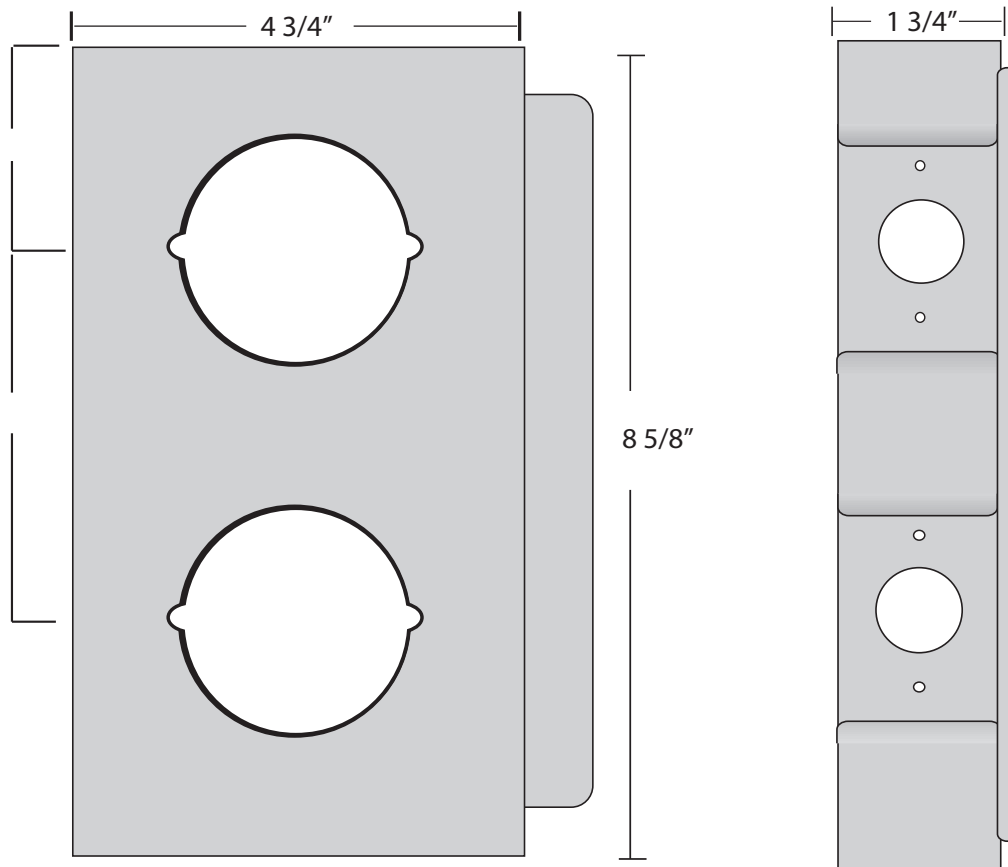

K-BXDBL234 WELDABLE BOX

Type: 2 1/8" Cylindrical

Dimensions:

4 3/4" W x 8 5/8" H x 1 3/4" D

Backset: 2 3/4"

Materials Available:

14 Gauge Steel.....K-BXDBL234

.125 Aluminum.....K-BXDBL234-AL

16 Gauge Stainless Steel.K-BXDBL234-SS

Notes: center to center 4"

*14 Gauge Steel Shown

www.keedex.com • 714-993-4300

This rendering is NOT to scale and dimensions are NOT exact. For precise technical information, please refer to the template for the lock you are using.