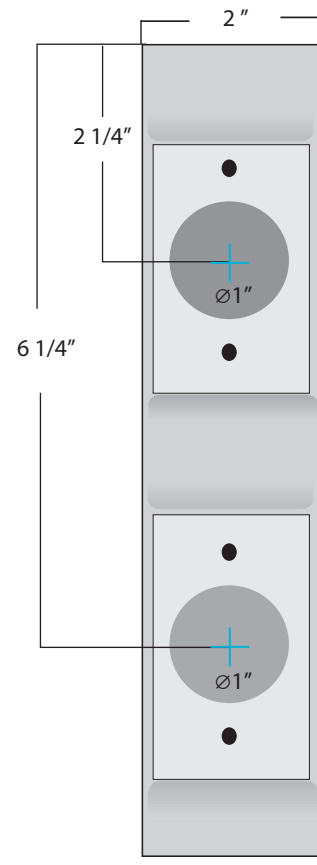

K-BXDBL234-AL-2 Weldable Gate Box

Type: 2 1/8" Cylindrical

Dimensions:

4 3/4" W x 8 5/8" H x 2" D

Backset: 2 3/4"

Materials Available:

.125 Gauge Aluminum.....

K-BXDBL234-AL-2

Note: center to center 4"

www.keedex.com • 714-993-4300

This rendering is NOT to scale and dimensions are NOT exact. For precise technical information, please refer to the template for the lock you are using.