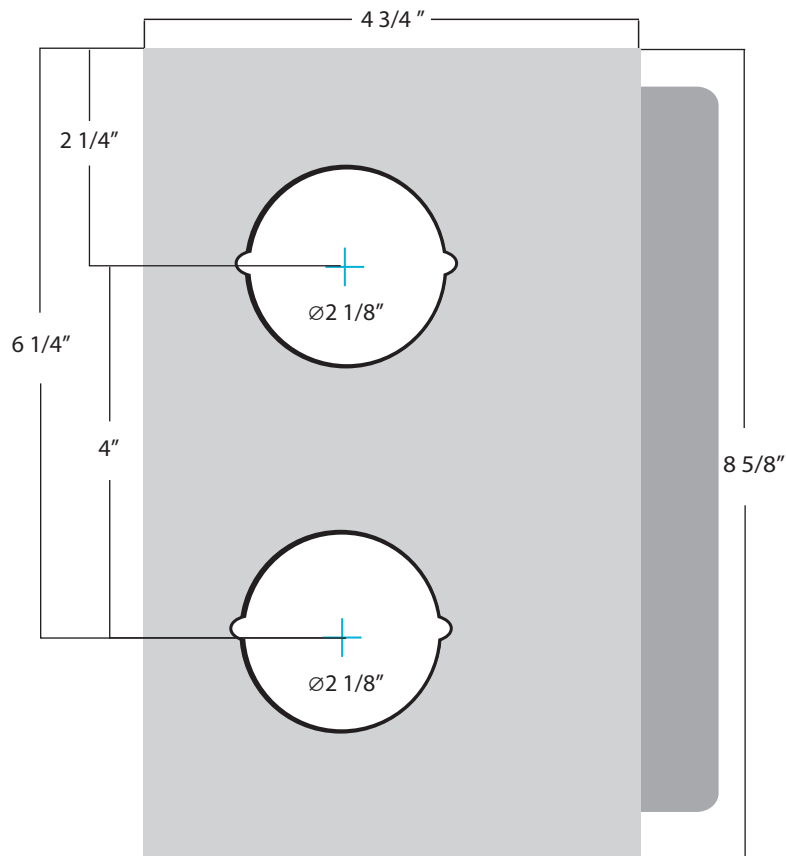

K-BXDBL234-AL-2 Weldable Gate Box

Type: 2 1/8" Cylindrical

Dimensions:

4 3/4" W x 8 5/8" H x 2" D

Backset: 2 3/4"

Materials Available:

.125 Gauge Aluminum.....

K-BXDBL234-AL-2

Note: center to center 4"

www.keedex.com • 714-993-4300

This rendering is NOT to scale and dimensions are NOT exact. For precise technical information, please refer to the template for the lock you are using.