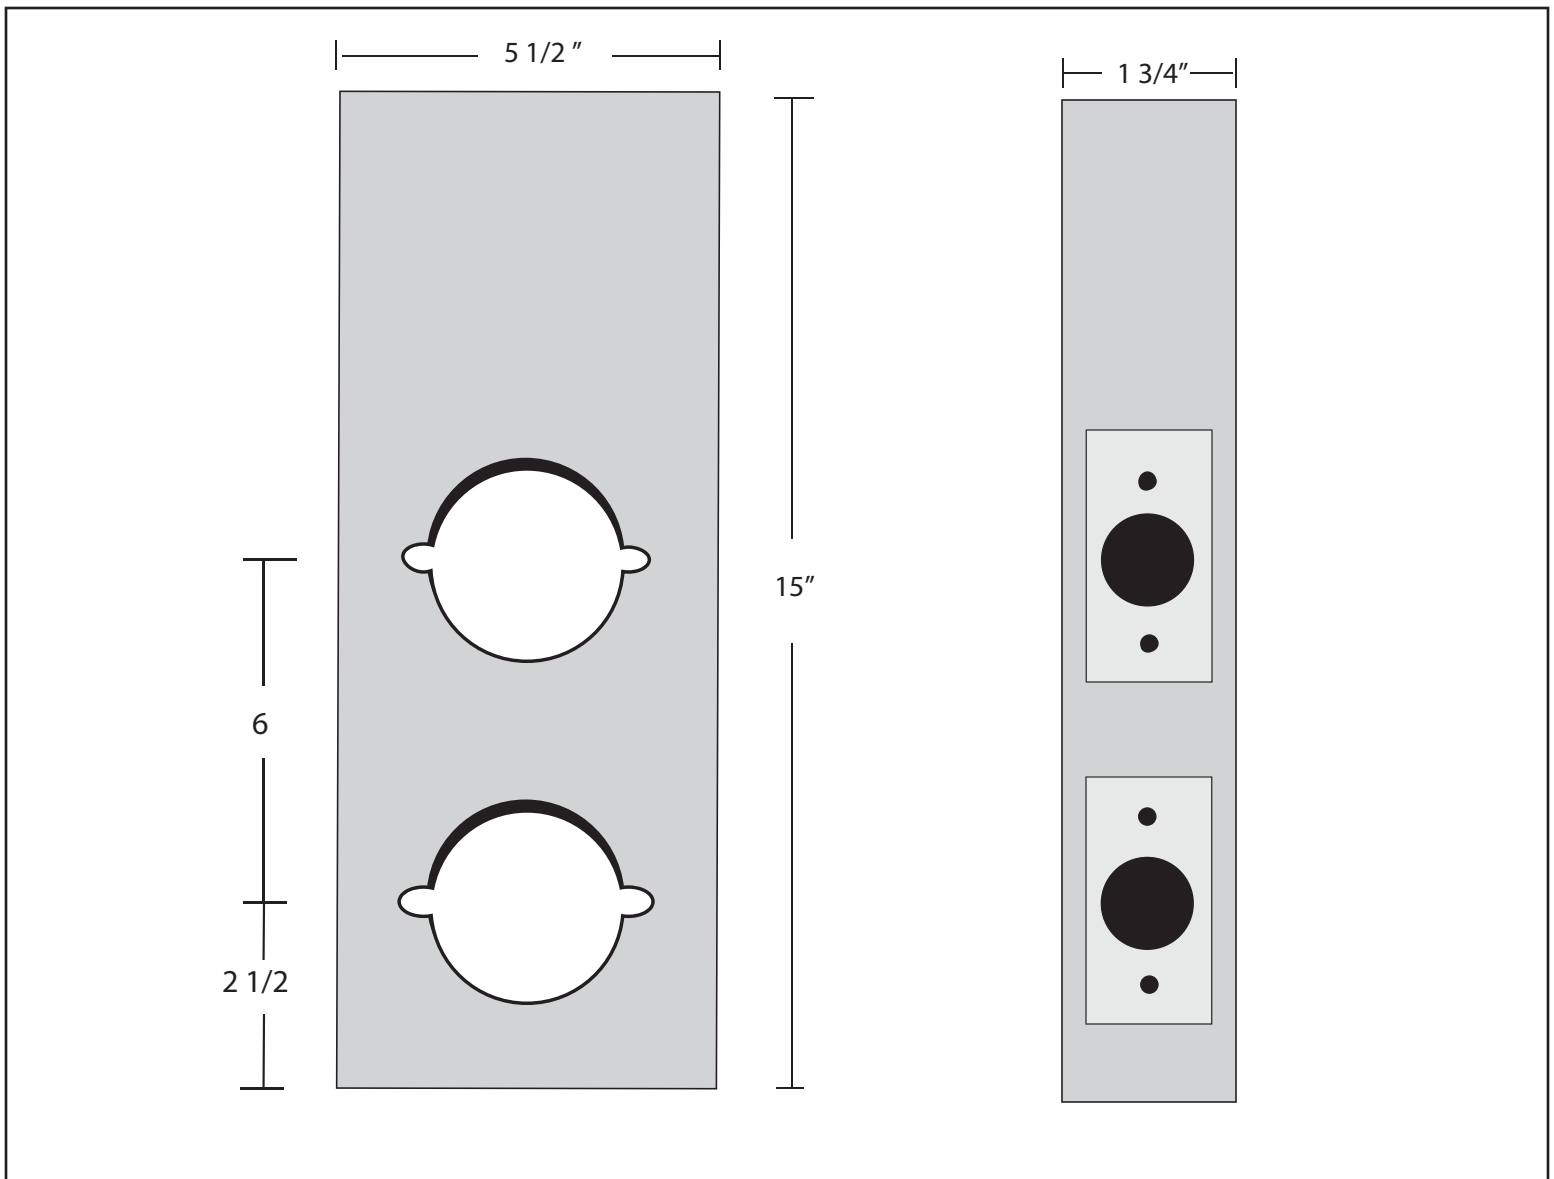

K-BXDBL234-EL WELDABLE BOX

Type: 2 1/8" Cylindrical

Dimensions:

5 1/2" W x 15" H x 1 3/4" D

Backset: 2 3/4"

Materials Available:

14 Gauge Steel.....K-BXDBL234-EL

Notes: center to center 6"

www.keedex.com • 714-993-4300

This rendering is NOT to scale and dimensions are NOT exact. For precise technical information, please refer to the template for the lock you are using.