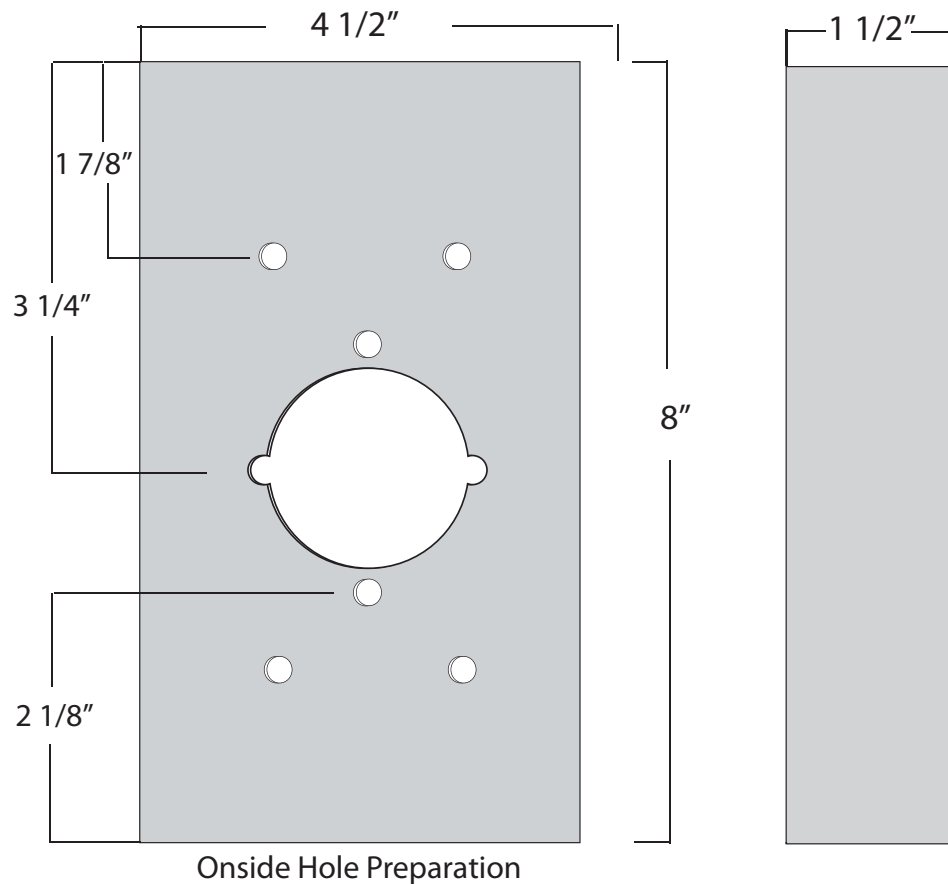

# K-BXEDCR Weldable Box

Type: Cylindrical

Dimensions:

4 1/2 "W x 8"H x 1 1/2"D

Materials Available:

14 Gauge Steel.....K-BXEDCR

available in 2" wide ... K-BXEDCR-2

Outside

Inside

www.keedex.com • 714-993-4300

This rendering is NOT to scale and dimensions are NOT exact. For precise technical information, please refer to the template for the lock you are using.