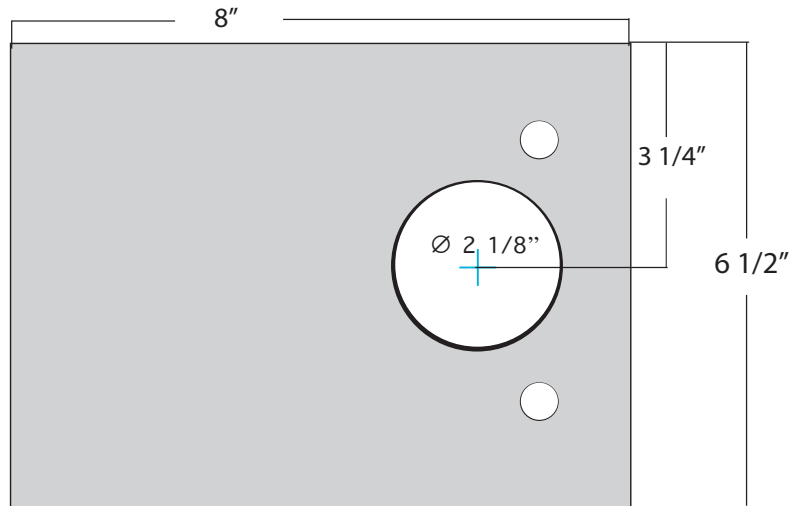

K-BXED-D8 Weldable Box

Type: " Exit Device

Dimensions:

8 "W x 6 1/2"H x 1 3/4"D

Materials Available:

14 Gauge Steel.....K-BXED-D8

www.keedex.com • 714-993-4300

This rendering is NOT to scale and dimensions are NOT exact. For precise technical information, please refer to the template for the lock you are using.