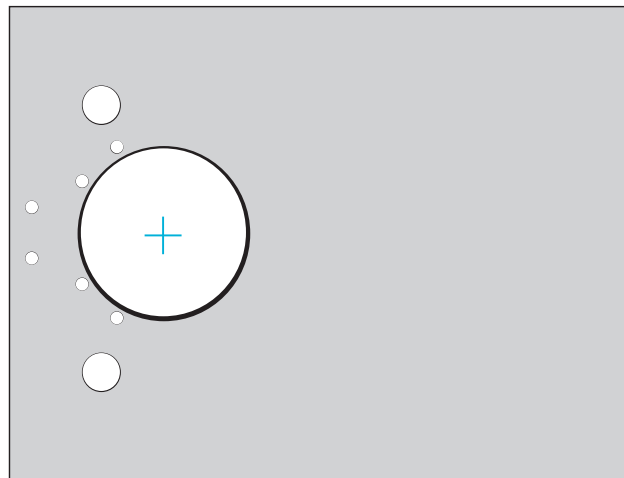

K-BXED-D8 Weldable Box

Type: " Exit Device

Dimensions:

8 "W x 6 1/2"H x 1 3/4"D

Materials Available:

14 Gauge Steel.....K-BXED-D8

www.keedex.com • 714-993-4300

This rendering is NOT to scale and dimensions are NOT exact. For precise technical information, please refer to the template for the lock you are using.