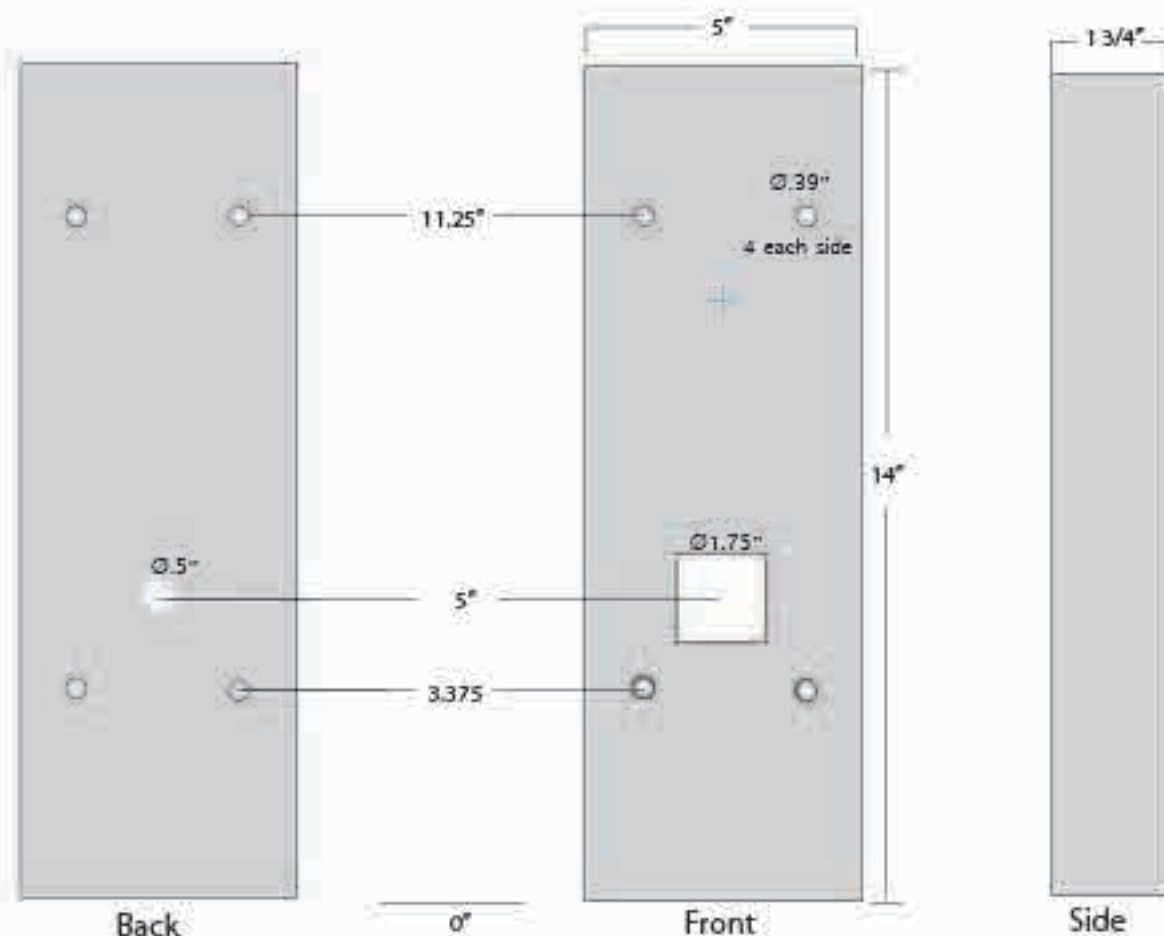

K-BXED-LP Weldable Box

Type: Panic Hardware

Dimensions:

5 "W x 14"H x 1 3/4"D

Materials Available:

14 Gauge Steel.....K-BXED-LP

Notes: Weldable Box For DormaKaba / Simplex LP trim.
Must be modified for specific Panic Device

www.keedex.com • 714-630-0800

This rendering is NOT to scale and dimensions are NOT exact. For precise technical information, please refer to the template for the lock you are using.