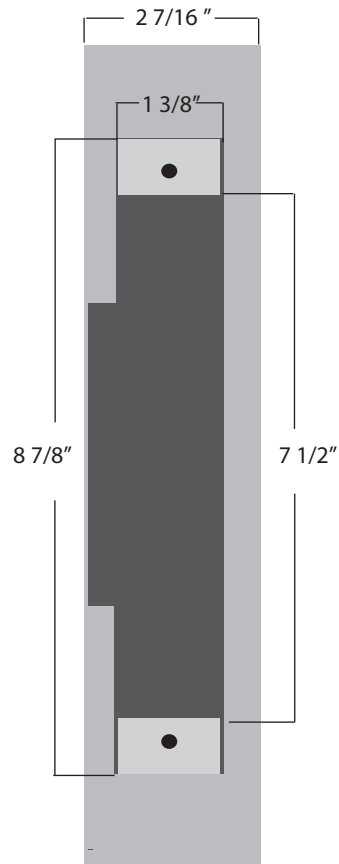

# K-BXES10 Weldable Box

Type: Electric Strike

Dimensions:

2 "W x 12"H x 2 7/16"D

Materials Available:

14 Gauge Steel.....K-BXES10

www.keedex.com • 714-993-4300

This rendering is NOT to scale and dimensions are NOT exact. For precise technical information, please refer to the template for the lock you are using.