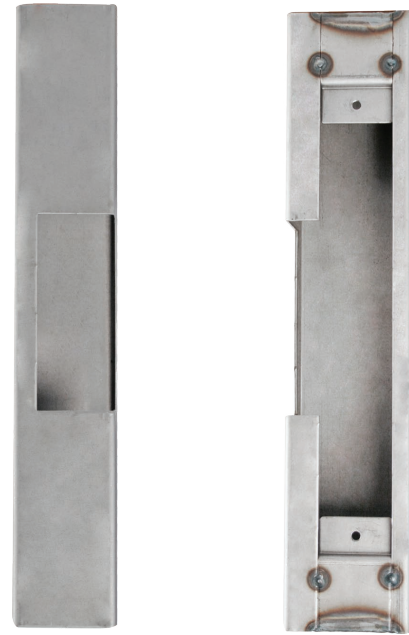

# K-BXES10 Weldable Box

Type: Electric Strike

Dimensions:

2 "W x 12"H x 2 7/16"D

Materials Available:

14 Gauge Steel.....K-BXES10

www.keedex.com • 714-993-4300

This rendering is NOT to scale and dimensions are NOT exact. For precise technical information, please refer to the template for the lock you are using.