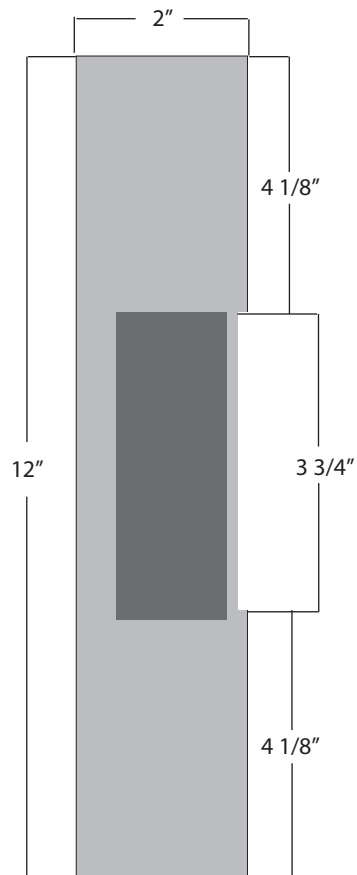

# K-BXES10 Weldable Box

Type: Electric Strike

Dimensions:

2 "W x 12"H x 2 7/16"D

Materials Available:

14 Gauge Steel.....K-BXES10

www.keedex.com • 714-993-4300

This rendering is NOT to scale and dimensions are NOT exact. For precise technical information, please refer to the template for the lock you are using.