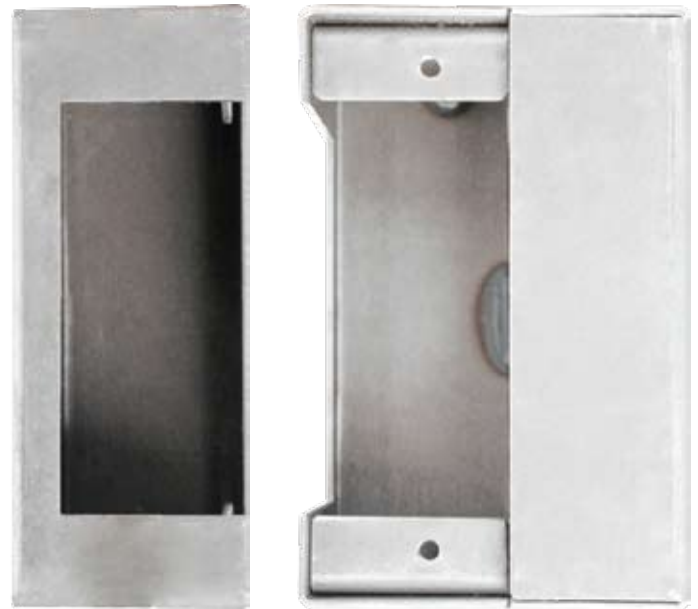

K-BXES12 Weldable Box

Type: Electric Strike

Dimensions:

2 "W x 5"H x 3 1/4"D

Materials Available:

14 Gauge Steel.....K-BXES12

www.keedex.com • 714-993-4300

This rendering is NOT to scale and dimensions are NOT exact. For precise technical information, please refer to the template for the lock you are using.