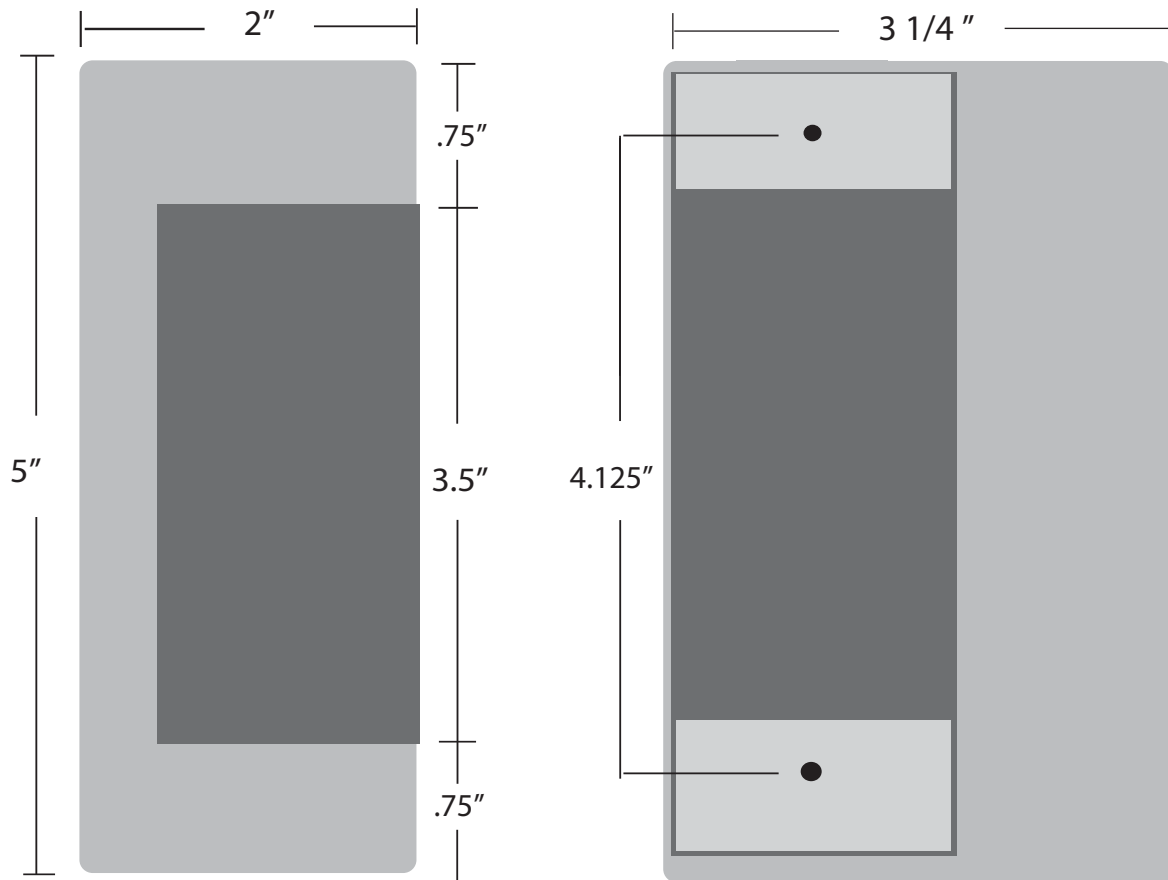

K-BXES12 Weldable Box

Type: Electric Strike

Dimensions:

2 "W x 5"H x 3 1/4"D

Materials Available:

14 Gauge Steel.....K-BXES12

www.keedex.com • 714-993-4300

This rendering is NOT to scale and dimensions are NOT exact. For precise technical information, please refer to the template for the lock you are using.