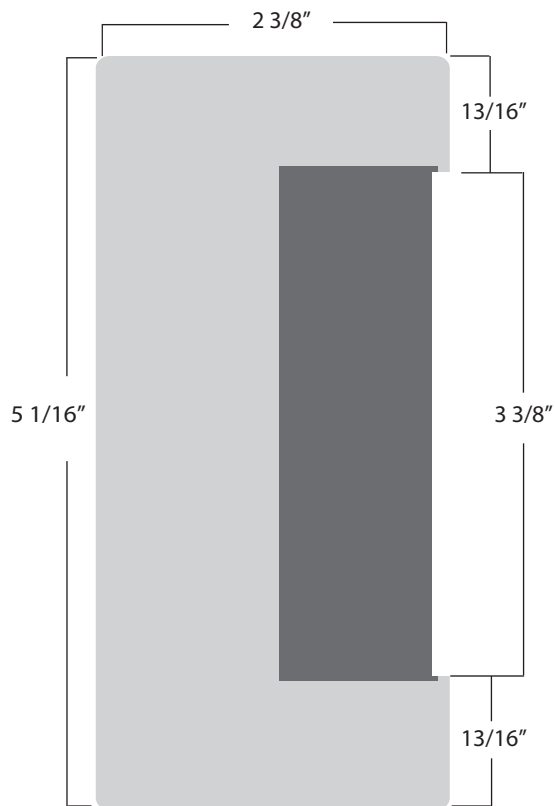

K-BXES51 Weldable Box

Type: Electric Strike

Dimensions:

2 3/8 "W x 5 1/16"H x 1 1/2"D

Materials Available:

14 Gauge Steel.....K-BXES51

Notes: ANSI Strike

www.keeDEX.com • 714-993-4300

This rendering is NOT to scale and dimensions are NOT exact. For precise technical information, please refer to the template for the lock you are using.