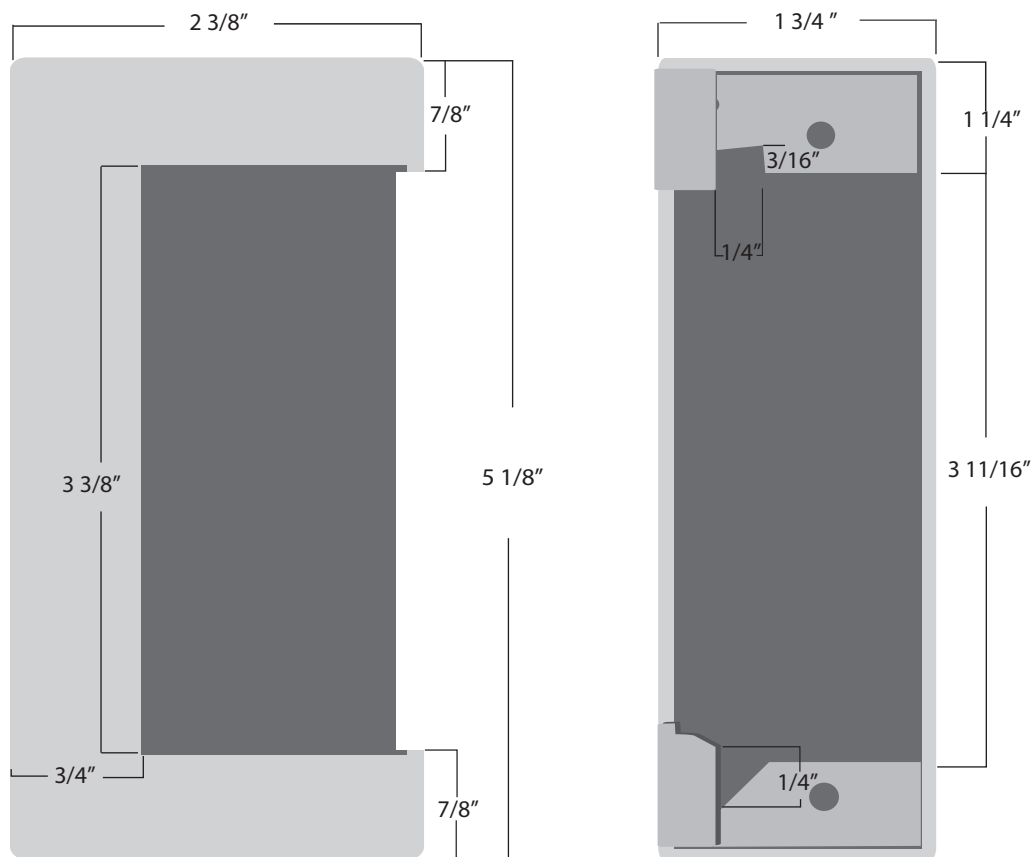

## Weldable Box

Type: Electric Strike

Dimensions:

2 3/8 "W x 5 1/8"H x 1 3/4"D

Materials Available:

14 Gauge Steel.....K-BXE-EN400

Notes: Electric Strike

www.keedex.com • 714-993-4300

This rendering is NOT to scale and dimensions are NOT exact. For precise technical information, please refer to the template for the lock you are using.