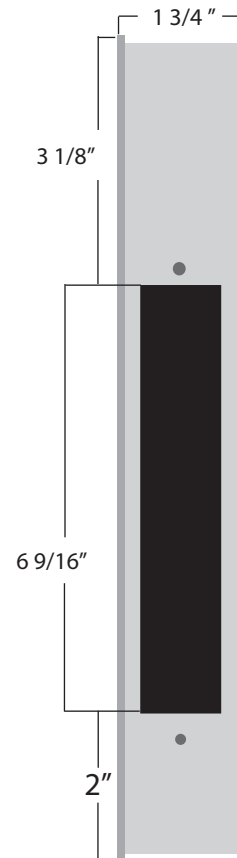

# K-BXGIB Weldable Box

Type: Product Specific

Dimensions:

5 "W x 11 7/8"H x 1 3/4"D

Materials Available:

14 Gauge Steel.....K-BXGIB

www.keedex.com • 714-993-4300

This rendering is NOT to scale and dimensions are NOT exact. For precise technical information, please refer to the template for the lock you are using.