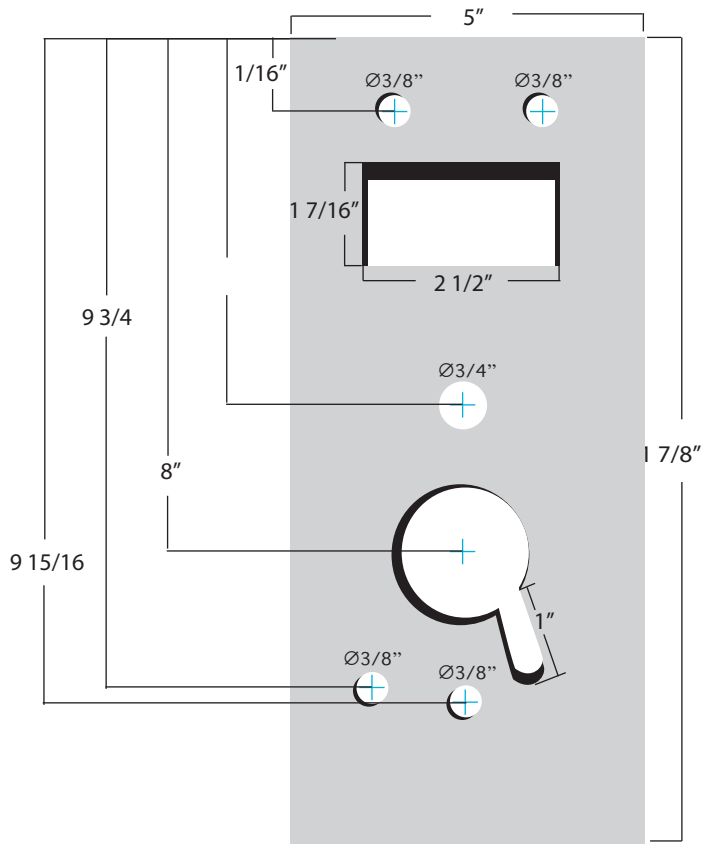

# K-BXGIB Weldable Box

Type: Product Specific

Dimensions:

5 "W x 11 7/8"H x 1 3/4"D

Materials Available:

14 Gauge Steel.....K-BXGIB

www.keedex.com • 714-993-4300

This rendering is NOT to scale and dimensions are NOT exact. For precise technical information, please refer to the template for the lock you are using.