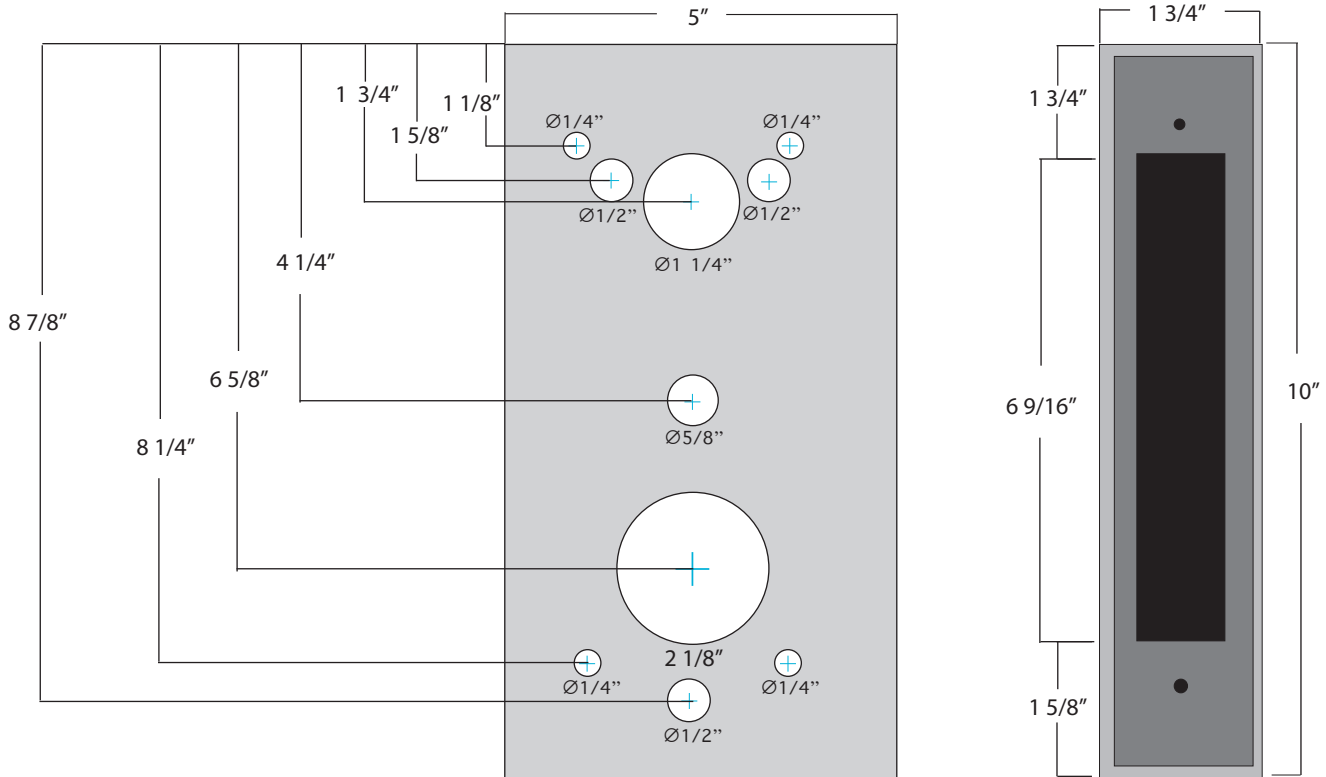

K-BXIL

Weldable Gate Box

Type: Mortise

Dimensions:

5"W x 10"H x 1 3/4"D

Materials Available:

14 Gauge Steel.....K-BXIL

.125 Aluminum.....K-BXIL-AL

www.keeDEX.com • 714-993-4300

This rendering is NOT to scale and dimensions are NOT exact. For precise technical information, please refer to the template for the lock you are using.