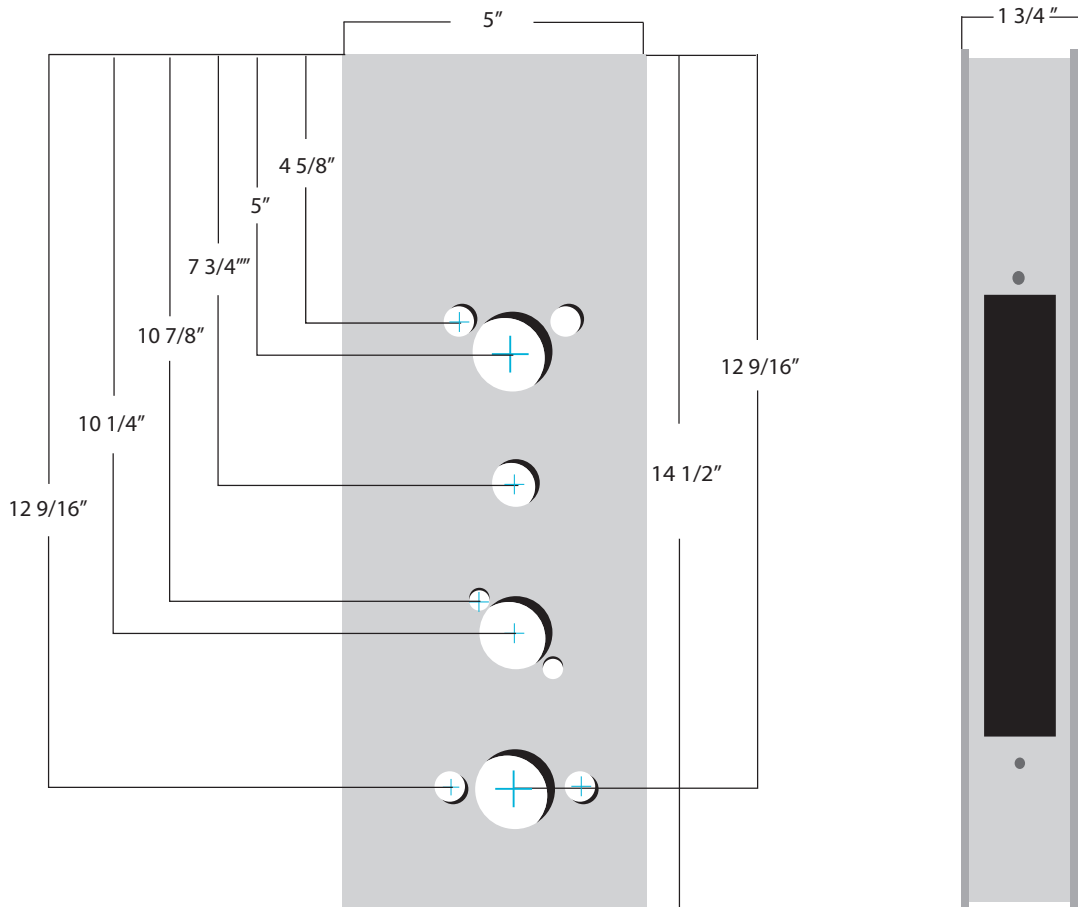

## Weldable Box

Type: Mortise

Dimensions:

5 "W x 14 1/2"H x 1 3/4"D

Backset: 2 3/4

Materials Available:

14 Gauge Steel.....K-BXIL-710-II

.125 Aluminum.....K-BXIL-710-II-AL

www.keedex.com • 714-993-4300

This rendering is NOT to scale and dimensions are NOT exact. For precise technical information, please refer to the template for the lock you are using.