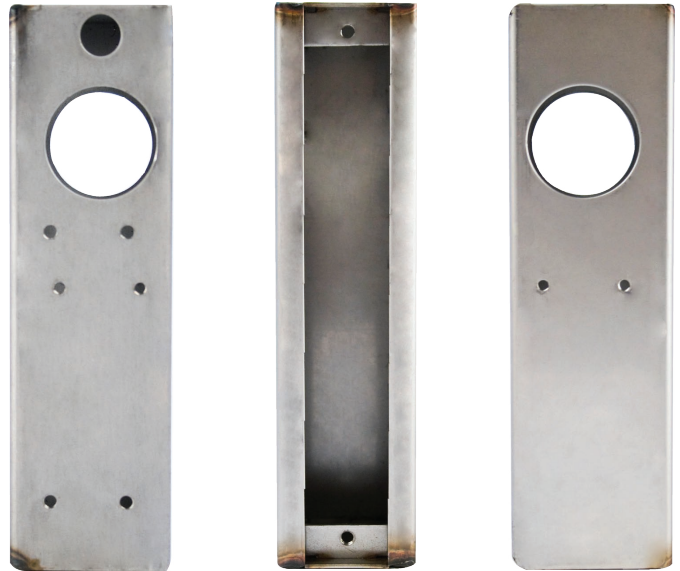

K-BXINT-L Weldable Box

Type: Mortise

Dimensions:

2 "W x 7"H x 1 3/4"D

Materials Available:

14 Gauge Steel.....K-BXINT-L

16 Stainless Steel.....K-BXINT-L-SS

www.keedex.com • 714-993-4300

This rendering is NOT to scale and dimensions are NOT exact. For precise technical information, please refer to the template for the lock you are using.