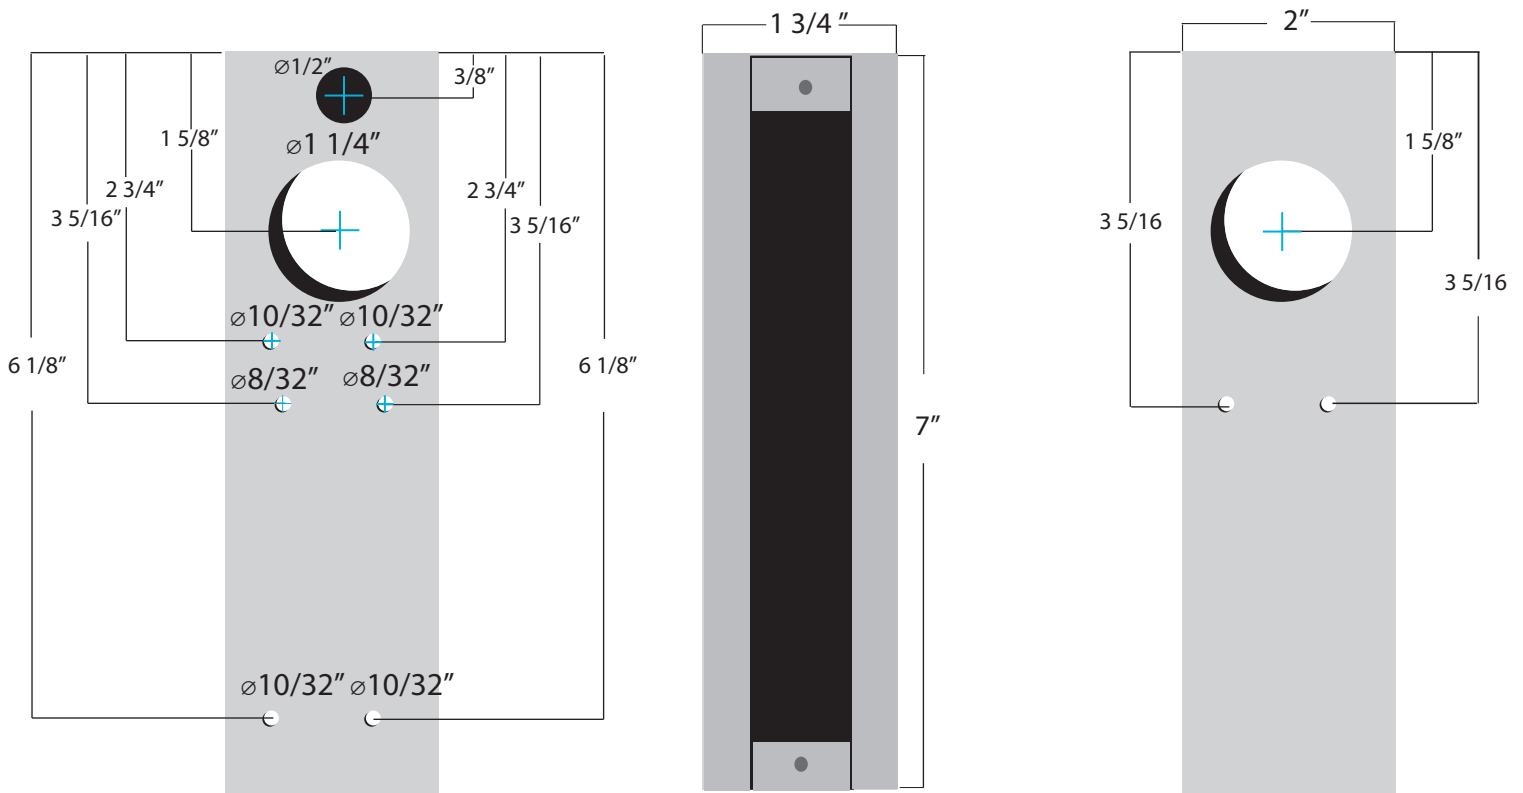

K-BXINT-L Weldable Box

Type: Mortise

Dimensions:

2 "W x 7"H x 1 3/4"D

Materials Available:

14 Gauge Steel.....K-BXINT-L

16 Stainless Steel.....K-BXINT-L-SS

www.keedex.com • 714-993-4300

This rendering is NOT to scale and dimensions are NOT exact. For precise technical information, please refer to the template for the lock you are using.