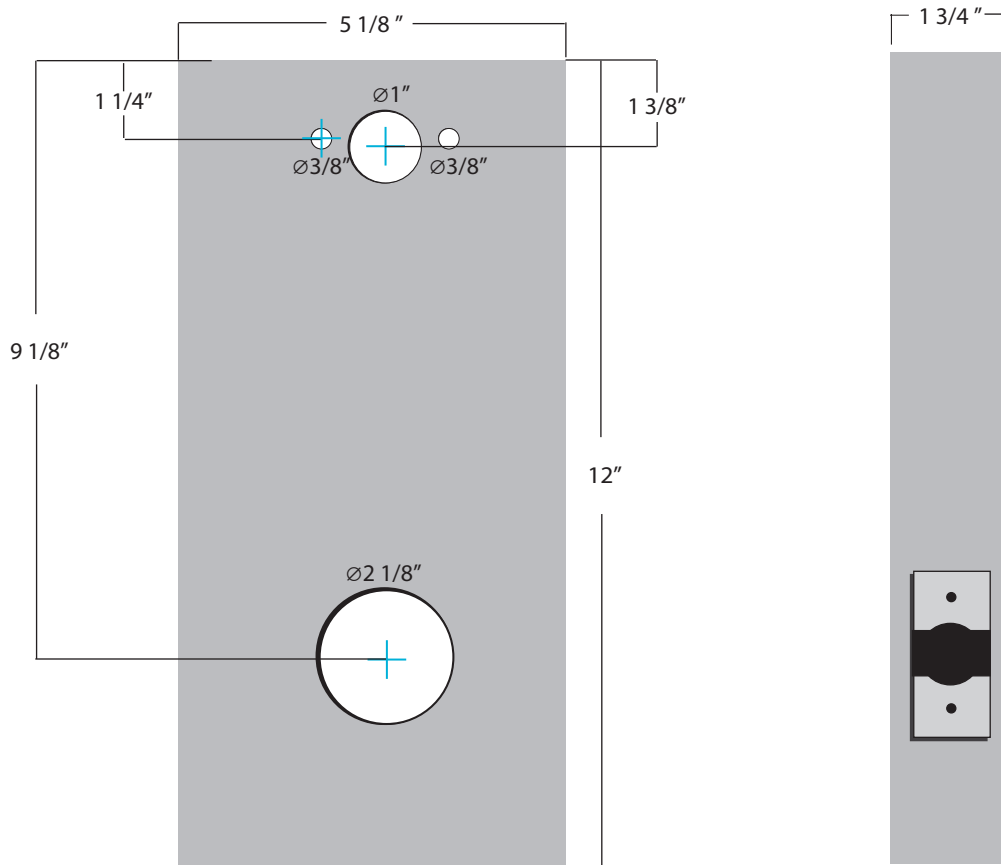

K-BXLOC5100 Weldable Box

Type: Cylindrical

Dimensions:

5 1/8" W x 12" H x 1 3/4" D

Backset: 2 3/4"

Materials Available:

14 Gauge Steel.....K-BXLOC5100

www.keedex.com • 714-993-4300

This rendering is NOT to scale and dimensions are NOT exact. For precise technical information, please refer to the template for the lock you are using.