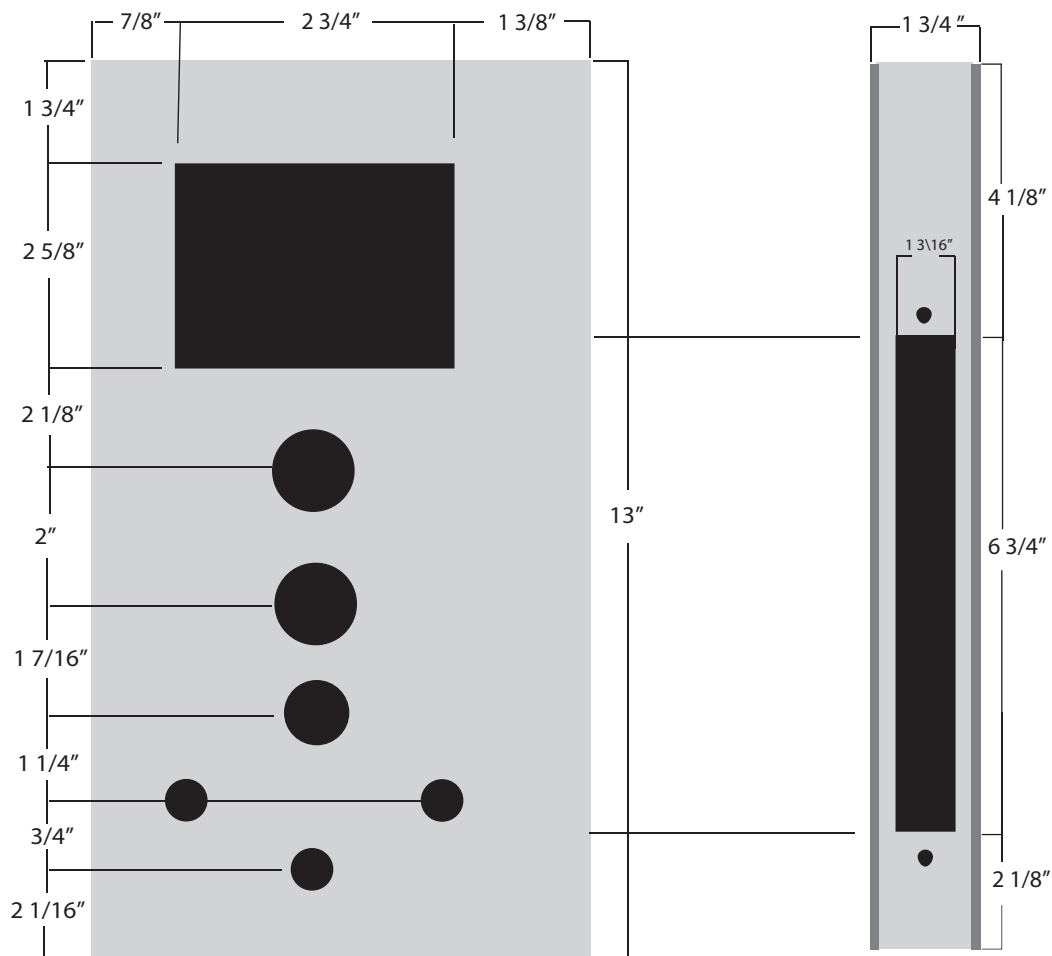

K-BXMOR-MI Weldable Box

Type: Mortise

Dimensions:

5 "W x 13"H x 1 3/4"D

Materials Available:

14 Gauge Steel.....K-BXMOR-MI

Note: MIWA Mortise Locks

AL5H/AW2H

www.keedex.com • 714-993-4300

This rendering is NOT to scale and dimensions are NOT exact. For precise technical information, please refer to the template for the lock you are using.