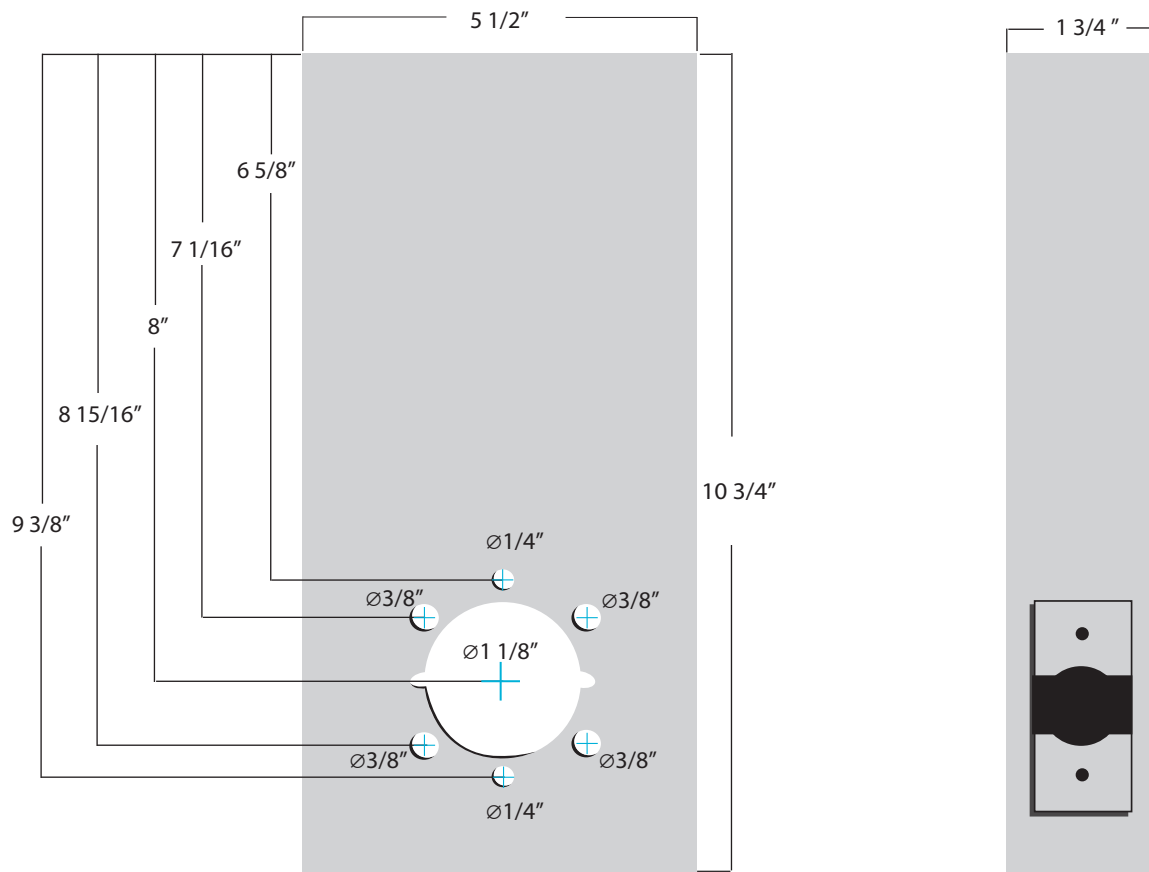

K-BXOMNI-CYL Weldable Box

Type: Product Specific

Dimensions:

5 1/2 "W x 10 3/4"H x 1 3/4"D

Backset: 2 3/4"

Materials Available:

14 Gauge Steel.....K-BXOMNI-CYL

Notes: Universal Applications

www.keedex.com • 714-993-4300

This rendering is NOT to scale and dimensions are NOT exact. For precise technical information, please refer to the template for the lock you are using.