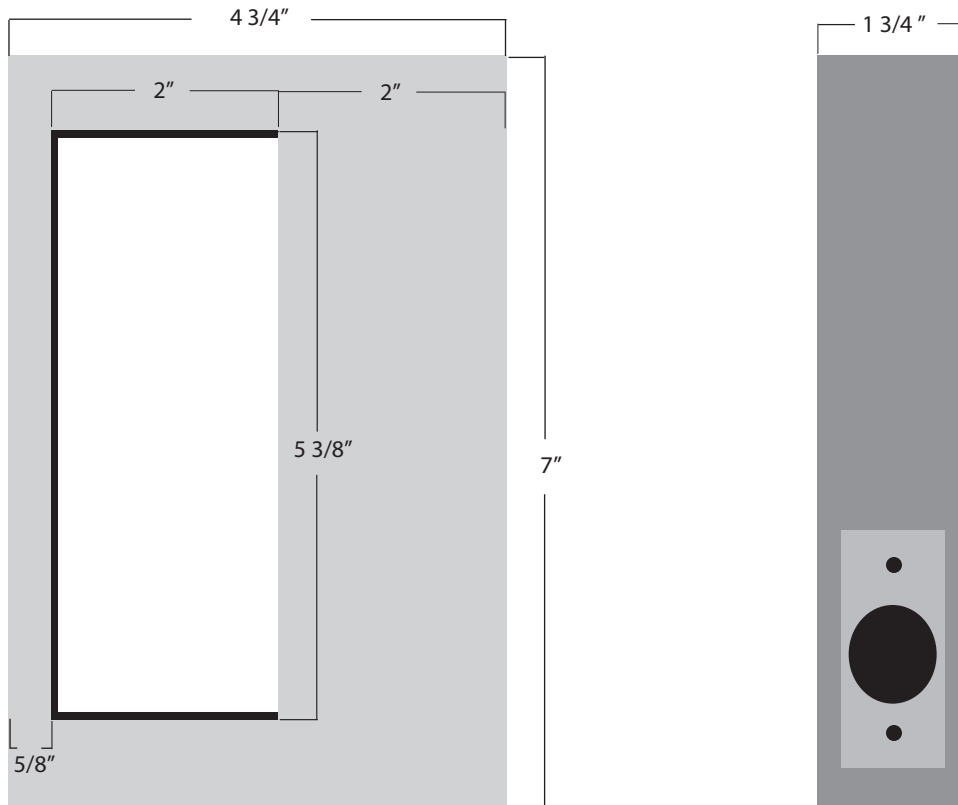

# K-BXPRES Weldable Box

Type: Cylindrical

Dimensions:

4 3/4" W x 7" H x 1 3/4" D

Materials Available:

14 Gauge Steel.....K-BXPRES

www.keedex.com • 714-993-4300

This rendering is NOT to scale and dimensions are NOT exact. For precise technical information, please refer to the template for the lock you are using.