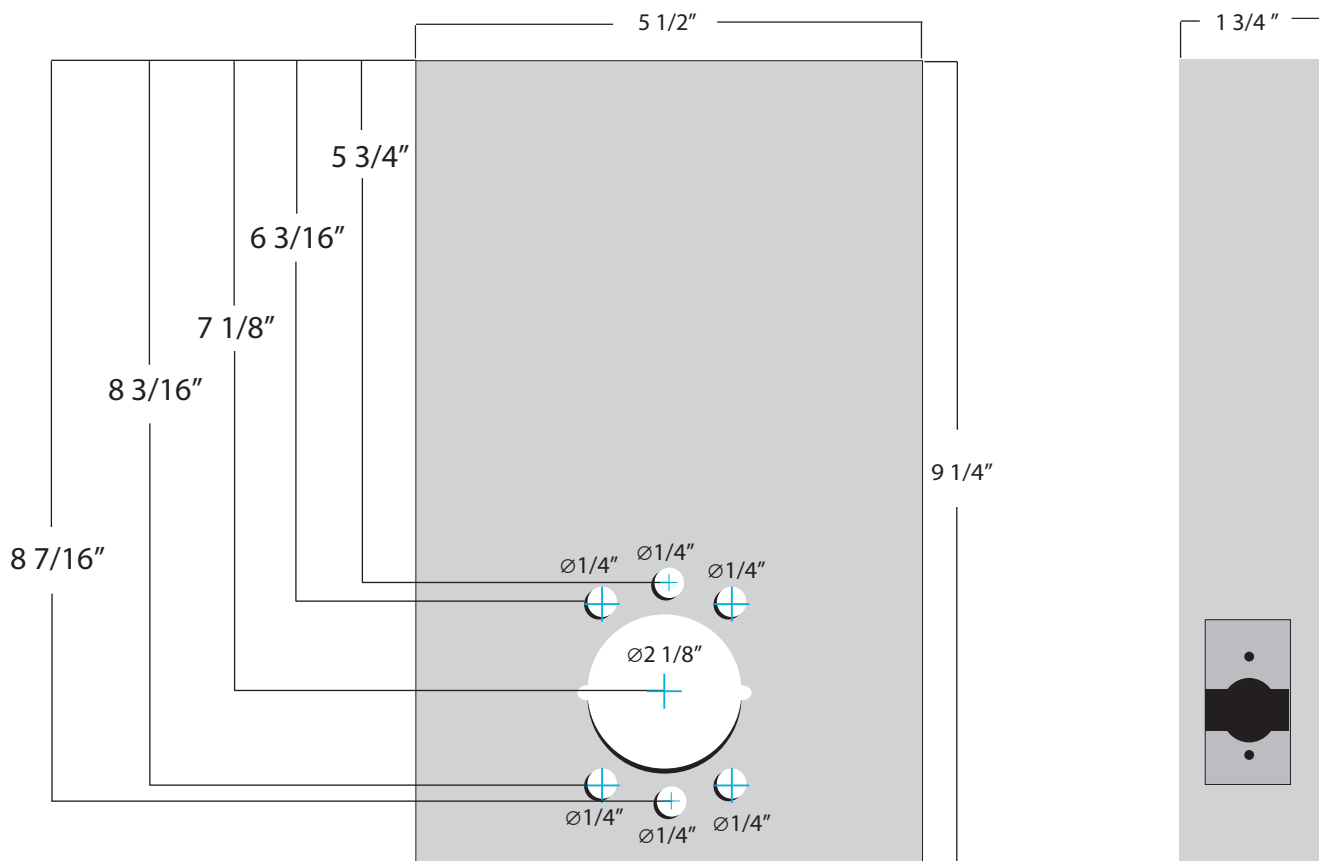

K-BXRHO-925 Weldable Box

Type: Cylindrical

Dimensions:

5 1/2" W x 9 1/4" H x 1 3/4" D

Backset: 2 3/4

Materials Available:

14 Gauge Steel.....K-BXRHO-925

www.keedex.com • 714-993-4300

This rendering is NOT to scale and dimensions are NOT exact. For precise technical information, please refer to the template for the lock you are using.