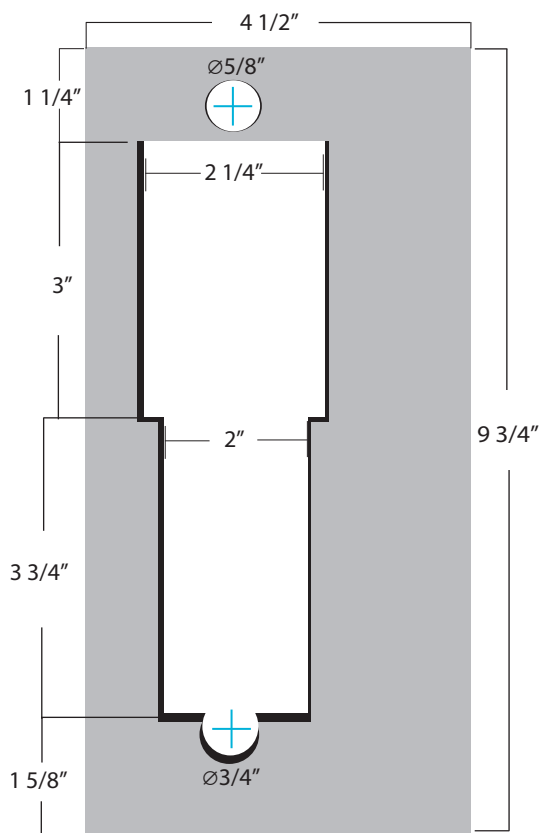

K-BXSAF-MIC-AL

Type: Cylindrical

Dimensions:

4 1/4" W x 9 3/4" H x 1 3/4" D

Materials Available:

14 Gauge Steel.....K-BXSAF-MICRO

.125 Gauge Aluminum.....K-BXSAF-MIC-AL

www.keeDEX.com • 714-993-4300

This rendering is NOT to scale and dimensions are NOT exact. For precise technical information, please refer to the template for the lock you are using.