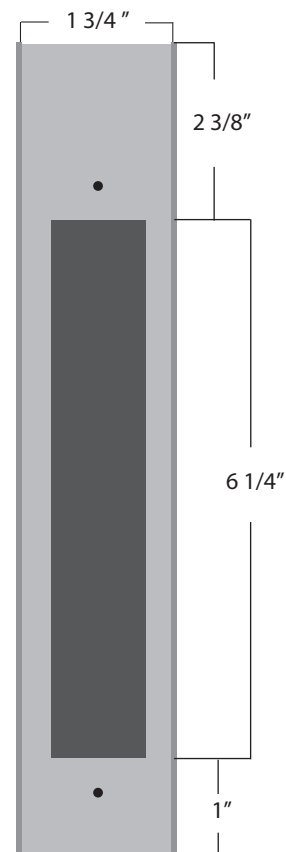

K-BXSAF-MIC-AL

Type: Cylindrical

Dimensions:

4 1/4" W x 9 3/4" H x 1 3/4" D

Materials Available:

14 Gauge Steel.....K-BXSAF-MICRO

.125 Gauge Aluminum.....K-BXSAF-MIC-AL

www.keeDEX.com • 714-993-4300

This rendering is NOT to scale and dimensions are NOT exact. For precise technical information, please refer to the template for the lock you are using.