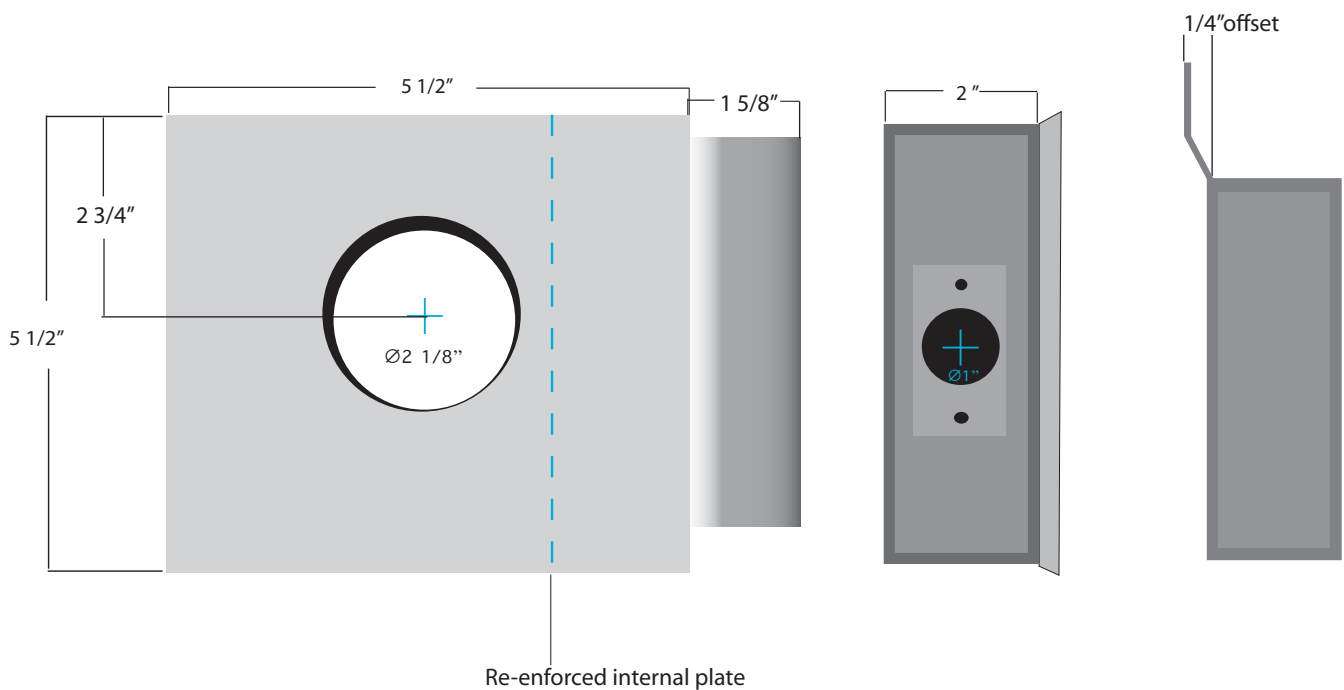

K-BXSG234-10SP

Weldable Box

Type: Cylindrical

Dimensions:

5 1/2" W x 5 1/2" H x 2" D

Backset: 2 3/4"

Materials Available:

10 Gauge Steel.....K-BXSG234-10SP

www.keedex.com • 714-993-4300

This rendering is NOT to scale and dimensions are NOT exact. For precise technical information, please refer to the template for the lock you are using.