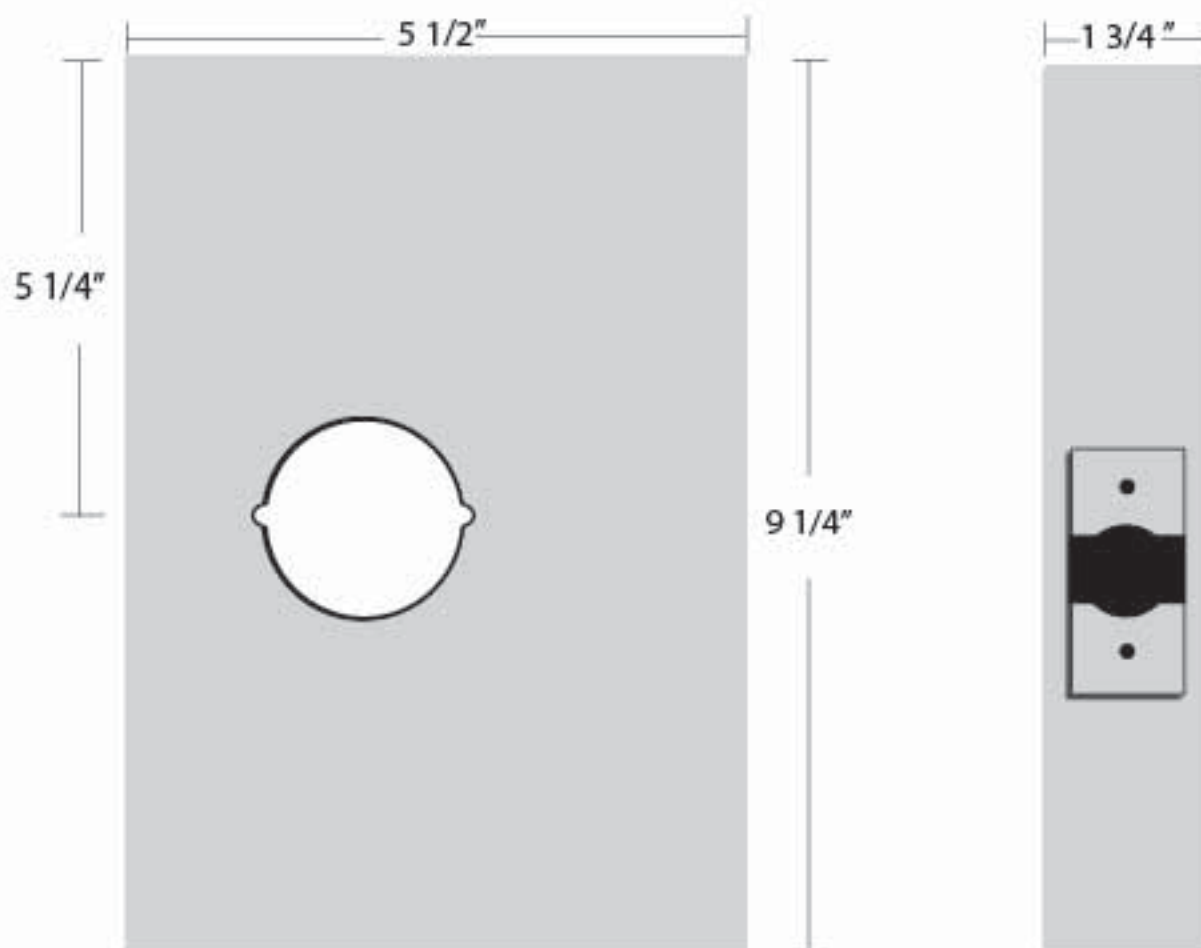

## Weldable Box

Type: Cylindrical

Dimensions:

5 1/2" W x 9 1/4" H x 1 3/4" D

Backset: 2 3/4"

Materials Available:

14 Gauge Steel.....K-BXSGL234-FE

.125 Gauge Aluminum...K-BXSGL234-FEAL

www.keedex.com • 714-630-0800

This rendering is NOT to scale and dimensions are NOT exact. For precise technical information, please refer to the template for the lock you are using.