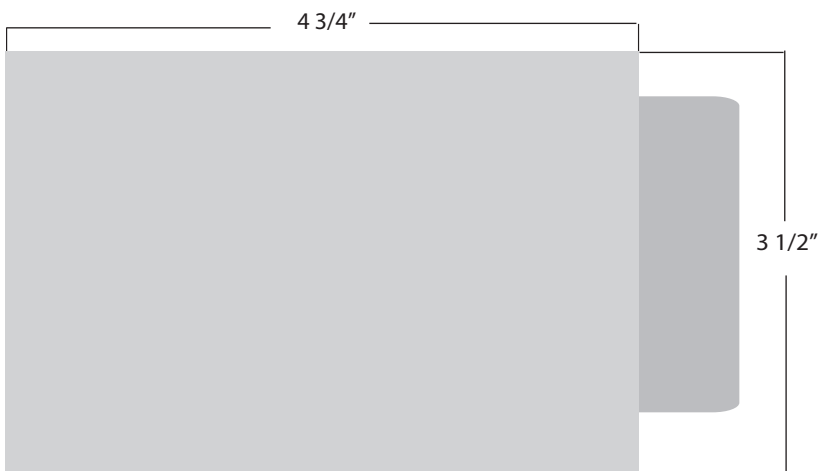

K-BXSGL234-NH

Weldable Box

Type: Cylindrical

Dimensions:

4 3/4" W x 3 1/2" H x 1 5/8" D

Materials Available:

14 Gauge Steel.....K-BXSGL234-NH

Notes: No Holes

www.keeDEX.com • 714-993-4300

This rendering is NOT to scale and dimensions are NOT exact. For precise technical information, please refer to the template for the lock you are using.