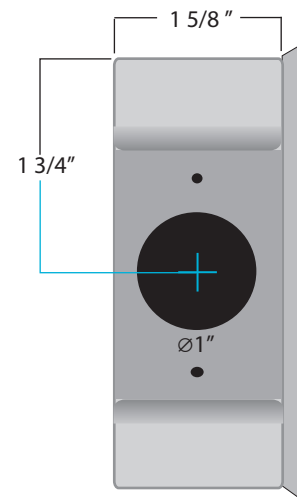

K-BXSGL234-NH

Weldable Box

Type: Cylindrical

Dimensions:

4 3/4" W x 3 1/2" H x 1 5/8" D

Materials Available:

14 Gauge Steel.....K-BXSGL234-NH

Notes: No Holes

www.keeDEX.com • 714-993-4300

This rendering is NOT to scale and dimensions are NOT exact. For precise technical information, please refer to the template for the lock you are using.