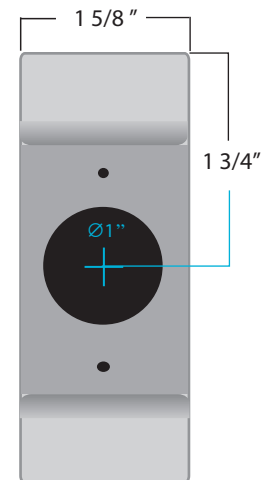

K-BXSGL234-NS

Weldable Box

Type: Cylindrical

Dimensions:

4 3/4" W x 3 1/2" H x 1 5/8" D

Backset: 2 3/4"

Materials Available:

14 Gauge Steel.....K-BXSGL234-NS

Notes: No Stop

www.keedex.com • 714-993-4300

This rendering is NOT to scale and dimensions are NOT exact. For precise technical information, please refer to the template for the lock you are using.