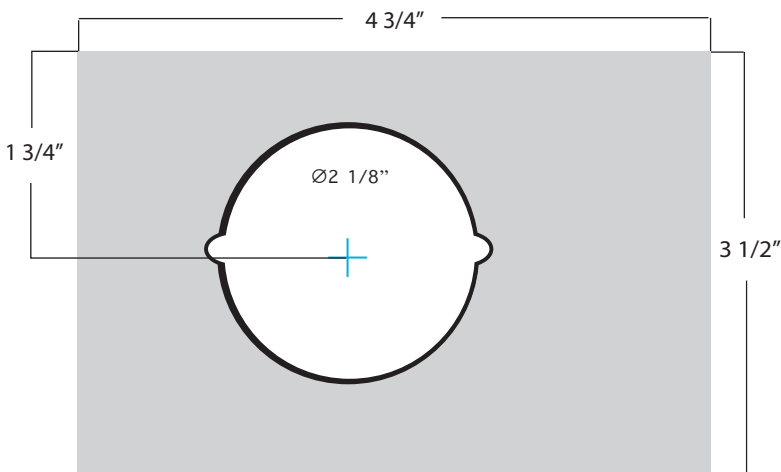

K-BXSGL234-NS

Weldable Box

Type: Cylindrical

Dimensions:

4 3/4" W x 3 1/2" H x 1 5/8" D

Backset: 2 3/4"

Materials Available:

14 Gauge Steel.....K-BXSGL234-NS

Notes: No Stop

www.keedex.com • 714-993-4300

This rendering is NOT to scale and dimensions are NOT exact. For precise technical information, please refer to the template for the lock you are using.