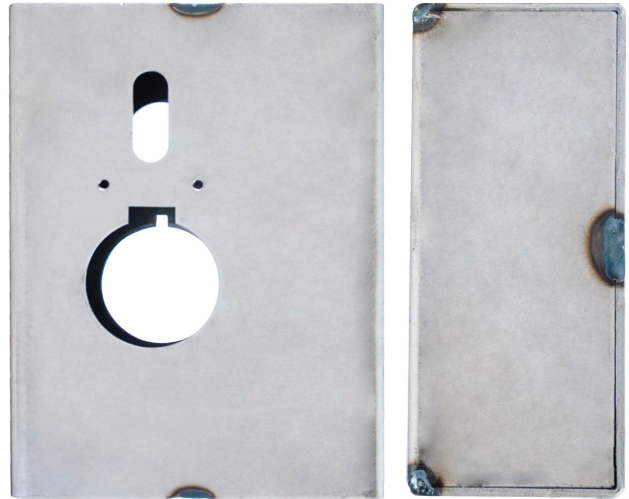

# K-BXSIM-200-AL Weldable Box

Type: Product Specific

Dimensions:

4" W x 5 1/2" H x 1 3/4" D

Materials Available:

14 Gauge Steel.....K-BXSIM-200

.125 Gauge Aluminum...K-BXSIM-200-AL

www.keedex.com • 714-993-4300

This rendering is NOT to scale and dimensions are NOT exact. For precise technical information, please refer to the template for the lock you are using.