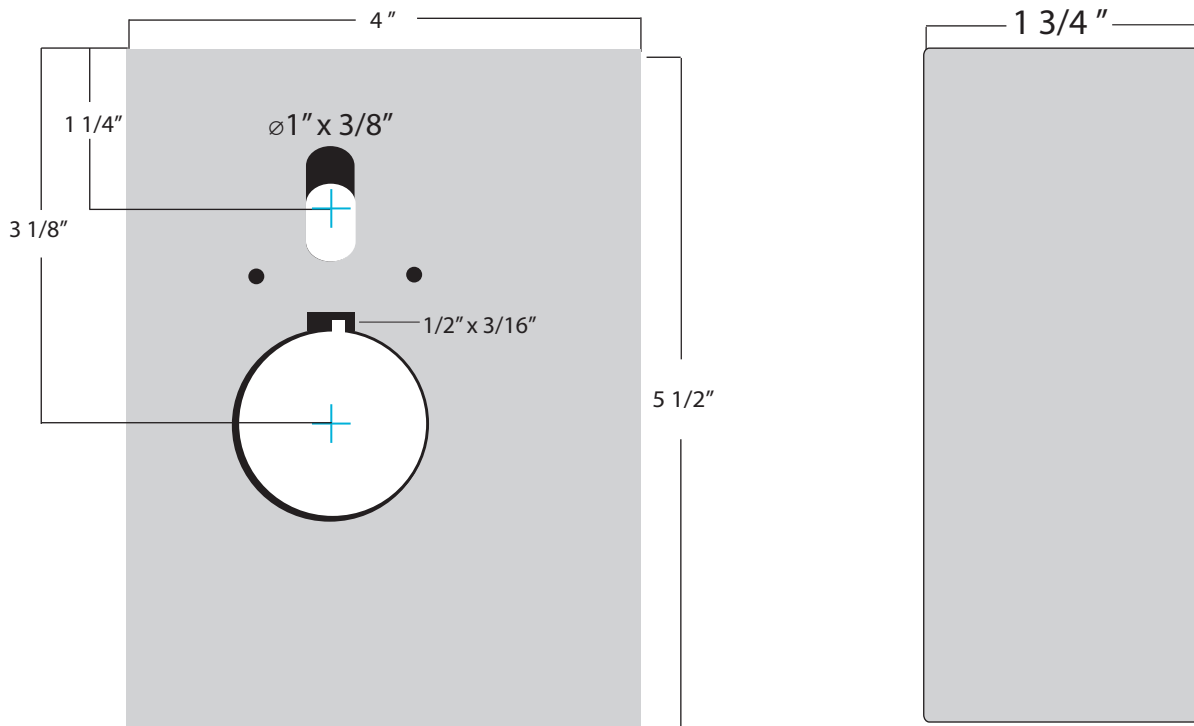

# K-BXSIM-200-AL Weldable Box

Type: Product Specific

Dimensions:

4" W x 5 1/2" H x 1 3/4" D

Materials Available:

14 Gauge Steel.....K-BXSIM-200

.125 Gauge Aluminum...K-BXSIM-200-AL

www.keedex.com • 714-993-4300

This rendering is NOT to scale and dimensions are NOT exact. For precise technical information, please refer to the template for the lock you are using.