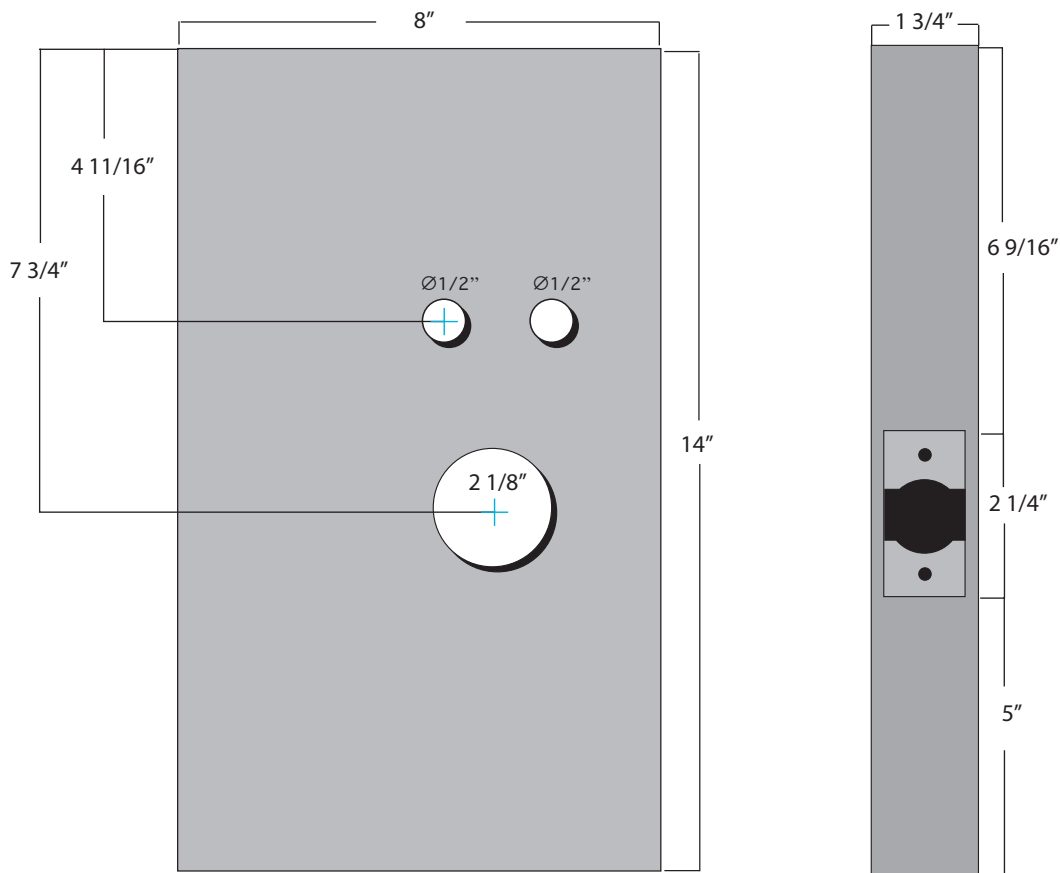

K-BXTESA-CYL Weldable Box

Type: Cylindrical

Dimensions:

8" W x 14" H x 1 3/4" D

Backset: 2 3/4"

Materials Available:

14 Gauge Steel.....K-BXTESA-CYL

.125 Gauge Aluminum.....K-BXTESA-CYL-AL

www.keedex.com • 714-993-4300

This rendering is NOT to scale and dimensions are NOT exact. For precise technical information, please refer to the template for the lock you are using.