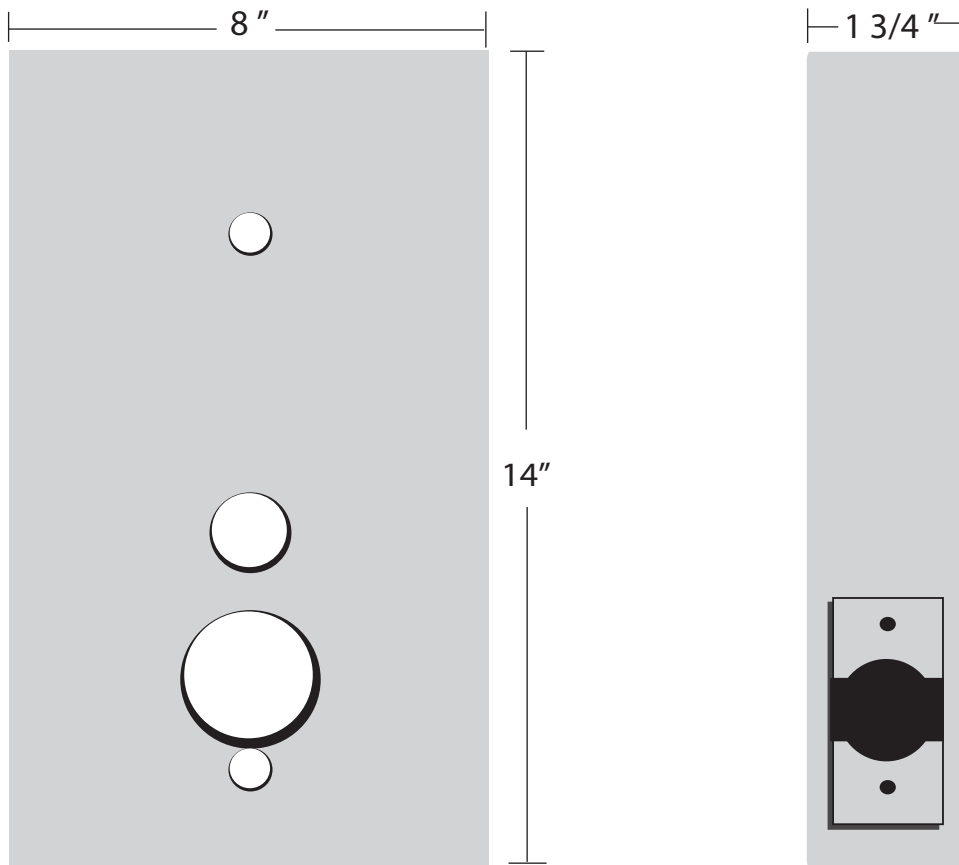

K-BXULT Weldable Box

Type: Cylindrical

Dimensions:

8" W x 14" H x 1 3/4" D

Backset: 2 3/8"

Materials Available:

14 Gauge Steel.....K-BXULT

www.keeDEX.com • 714-630-0800

This rendering is NOT to scale and dimensions are NOT exact. For precise technical information, please refer to the template for the lock you are using.