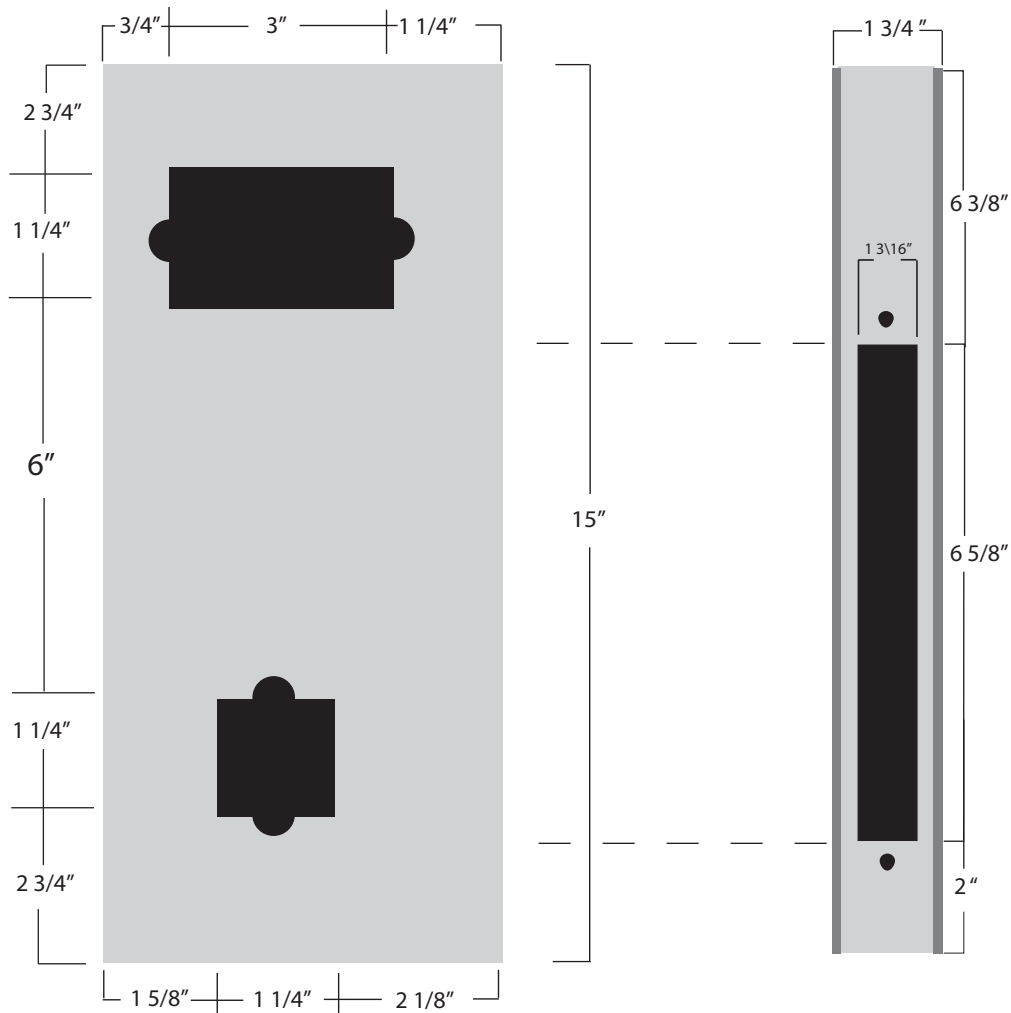

K-BXVING-SIG

Weldable Box

Photo
Not Available

Type: Mortise

Dimensions:

5 "W x 15"H x 1 3/4"D

2 3/4" Backset

Materials Available:

14 Gauge Steel.....K-BXVING-SIG

Note: VING SIGNATURE LOCKS

www.keedex.com • 714-993-4300

This rendering is NOT to scale and dimensions are NOT exact. For precise technical information, please refer to the template for the lock you are using.