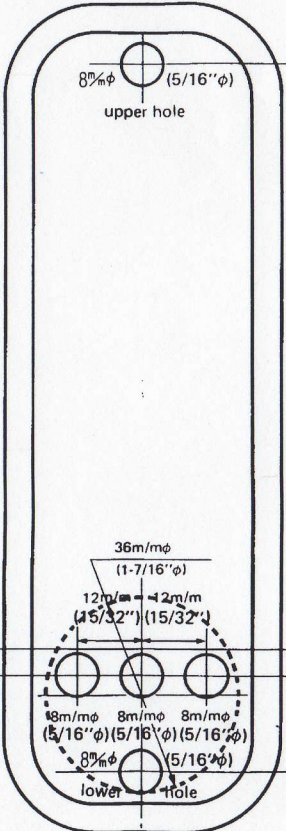

FOR BACK SET 70M/M (2-3/4")

Fold along the edge of door

folding line of "For Right Hand Door"

folding line of "For Left Hand Door"

Mark in slot for 22mm (55/64") hole at center of door edge

Mark in slot for 22mm (55/64") hole at center of door edge.

Back set 70mm (2-3/4")

Back set 70mm (2-3/4")

For Right Hand Door

For Left Hand Door